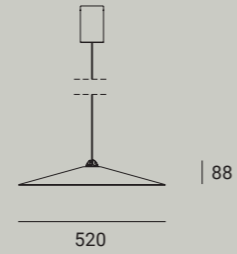

Juicy
Classic L