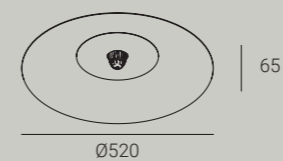

Parameters

Dimensions (Juicy)	Ø50 x 88 mm	Ø50 x 88 mm
Number of spots	1	3
Power	9.5 W	28.5 W
Luminous flux* (direct)	up to 610 lm	up to 1830 lm
Optic	BB LFO 30°, 60°	BB LFO 30°, 60°
UGR	<19	<19
Control	ON-OFF, DALI	ON-OFF, DALI

Mounting options

Standard ceiling cups

Flat ceiling cups

Accessories

Shade S

Shade M

Shade L

Colors