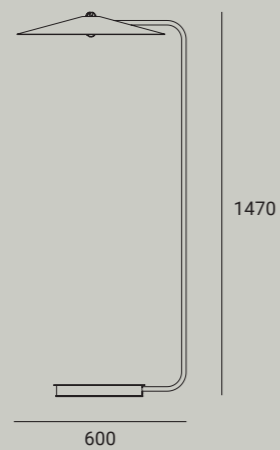

Juicy
Stand

Stożek światła

Trzy kształty kloszy juicy pozwalają budować nastrój w pomieszczeniach na różne sposoby. Wyższe, zamknięte stożki budują bardziej kameralne sytuacje. Niskie – odsłaniają źródło światła i otwierają przestrzeń. W kolekcji znajdują się lampy wiszące pojedyncze, potrójne w układach linearnych lub kolistych, lampa blatowa oraz podłogowa.

Conical light

The three shapes of the juicy lampshades allow to shape different mood in the room. Higher, closed cone for more private situations, open and low one reveal the light source and open up the space. The collection includes single pendant lamps, triple pendant lamps in linear or circular arrangements, a tabletop lamp and a floor lamp.

Konisches Licht

Die drei Formen der saftigen Lampenschirme ermöglichen es, verschiedene Stimmungen im Raum zu gestalten. Ein höherer, geschlossener Kegel ist eher für private Situationen geeignet, während ein offener und niedriger Kegel die Lichtquelle enthüllt und den Raum öffnet. Die Kollektion umfasst einzelne Hängeleuchten, dreifache Hängeleuchten in linearer oder kreisförmiger Anordnung, eine Tischleuchte und eine Stehleuchte.