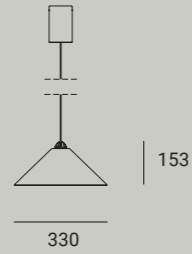

Juicy
Classic M