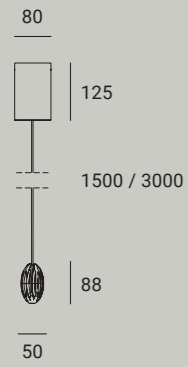

Juicy

Collection

Juicy
Mono