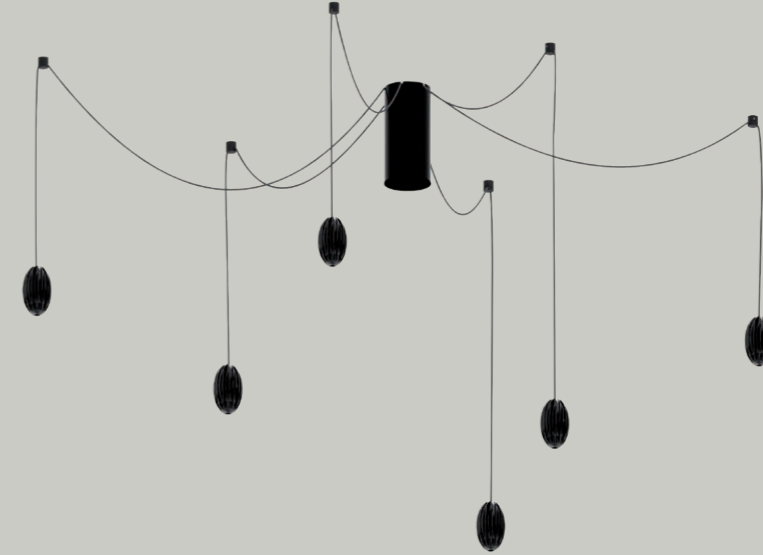

Juicy Multi 6

⌵ Suspension L 1500 / 3000 mm

⊘ Ø77 mm | Hmin = 75 mm
⊘ Ø112 mm | Hmin = 75 mm

Parameters

Dimensions (Juicy)	Ø50 x 88 mm	Ø50 x 88 mm
Number of spots	1	3
Power	9.5 W	28.5 W
Luminous flux* (direct)	up to 610 lm	up to 1830 lm
Optic	BB LFO 30°, 60°	BB LFO 30°, 60°
UGR	<19	<19
Control	ON-OFF, DALI	ON-OFF, DALI

* Fixture lumen output data refer to 4000K.

Features

Light source: 3000K, 4000K, CRI>90
MacAdam ≤ 3, 50.000h L80B10

Housing: Die-cast aluminium and powder coated steel..

Supply: 220-240 V, 50-60 Hz

IP protection: 20

Mounting options

Standard ceiling cups

Flat ceiling cups

Accessories

Shade S

Shade M

Shade L

Colors

Juicy colors

white (RAL 9016) black (RAL 9004)

Shade colors:

Standard	Premium	
● sapphire (RAL 5003)	● sandy	● night
● forrest (RAL 6005)	● earth	● black dust
● wine (RAL 3005)	● sage	● volcano
● ochra	● cloudy	● marrone

For the latest product data please refer to the web page. To order a fixture, use the online product configurator.