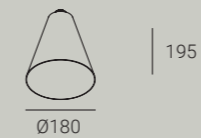

Parameters

Dimensions (Juicy)	Ø50 x 88 mm	Ø50 x 88 mm
Number of spots	1	3
Power	9.5 W	28.5 W
Luminous flux* (direct)	up to 610 lm	up to 1830 lm
Optic	BB LFO 30°, 60°	BB LFO 30°, 60°
UGR	<19	<19
Control	ON-OFF, DALI	ON-OFF, DALI

Mounting options

Standard ceiling cups

Flat ceiling cups

Accessories

Shade S

Shade M

Shade L

Colors