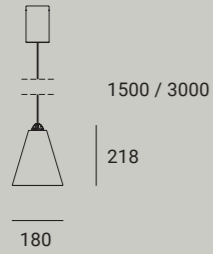

Juicy

Collection

Juicy
Classic S