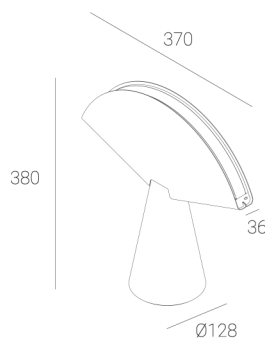

OGI 40 Table

CODE: 7.2422.02P1.WA21.40

LED | 2700-3000K | >90 | SDCM ≤3 | 50.000 h
L80 B10 | IP20 | Dim to warm | 220-240V
50-60Hz |  |  |

TECHNICAL DATA

Power: 12 W CV HE (High efficacy)
Flux: 1212 lm
CCT: 2700-3000K
CRI: >90
SDCM: ≤3
Durability of LED sources: 50.000 h, L80 B10
Diffuser / Optic: Satine

Mounting type: Standing fixture
Power supply: 220-240V, 50-60Hz
Control: Dim to warm
Protection Class: I
IP: IP20
Material: Steel housing
Finishing: powder coated: white (RAL9016)

TECHNICAL DRAWING

Dimensions: 370x128 mm