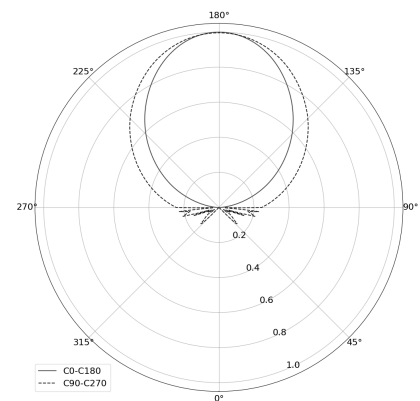

PHOTOMETRIC DATA

ACCESSORIES (ORDERED SEPARATELY)

OTHER