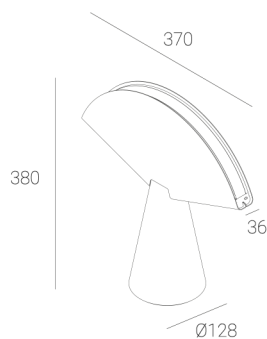

OGI 40 Table

CODE: 7.2422.02P1.WA21.40

LED | 2700-3000K | >90 | SDCM ≤3 | 50.000 h L80 B10 | IP20 | Dim to warm | 220-240V 50-60Hz |  |  |

TECHNICAL DATA

Power: 12 W CV HE (High efficacy)
Flux: 1212 lm
CCT: 2700-3000K
CRI: >90
SDCM: ≤3
Durability of LED sources: 50.000 h, L80 B10
Diffuser / Optic: Satine

Mounting type: Standing fixture
Power supply: 220-240V, 50-60Hz
Control: Dim to warm
Protection Class: I
IP: IP20
Material: Steel housing
Finishing: powder coated: white (RAL9016)

TECHNICAL DRAWING

Dimensions: 370x128 mm