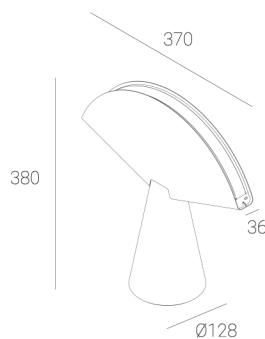

OGI 40 Table

CODE: 7.2422.02P1.WA21.40

LED | 2700-3000K | >90 | SDCM ≤3 | 50.000 h L80 B10 | IP20 | Dim to warm | 220-240V 50-60Hz |  |  |

TECHNICAL DATA

Power: 12 W CV HE (High efficacy)
Flux: 1212 lm
CCT: 2700-3000K
CRI: >90
SDCM: ≤3
Durability of LED sources: 50.000 h, L80 B10
Diffuser / Optic: Satine

Mounting type: Standing fixture
Power supply: 220-240V, 50-60Hz
Control: Dim to warm
Protection Class: I
IP: IP20
Material: Steel housing
Finishing: powder coated: white (RAL9016)

TECHNICAL DRAWING

Dimensions: 370x128 mm