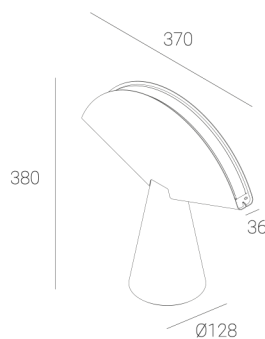

### TECHNICAL DATA

Power: 12 W CV HE (High efficacy)  
Flux: 1212 lm  
CCT: 2700-3000K  
CRI: >90  
SDCM: ≤3  
Durability of LED sources: 50.000 h, L80 B10  
Diffuser / Optic: Satine

Mounting type: Standing fixture  
Power supply: 220-240V, 50-60Hz  
Control: Dim to warm  
Protection Class: I  
IP: IP20  
Material: Steel housing  
Finishing: powder coated: fog (RAL7038)

### TECHNICAL DRAWING

Dimensions: 370x128 mm