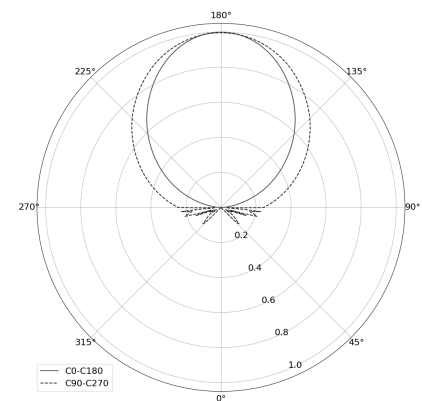

## OGI 40 Table

CODE: 7.2422.02P1.WA21.G0

LED | 2700-3000K | >90 | SDCM ≤3 | 50.000 h L80 B10 | IP20 | Dim to warm | 220-240V 50-60Hz |  |  |

### TECHNICAL DATA

Power: 12 W CV HE (High efficacy)  
Flux: 1212 lm  
CCT: 2700-3000K  
CRI: >90  
SDCM: ≤3  
Durability of LED sources: 50.000 h, L80 B10  
Diffuser / Optic: Satine

Mounting type: Standing fixture  
Power supply: 220-240V, 50-60Hz  
Control: Dim to warm  
Protection Class: I  
IP: IP20  
Material: Steel housing  
Finishing: powder coated: fog (RAL7038)

### TECHNICAL DRAWING

Dimensions: 370x128 mm

### PHOTOMETRIC DATA