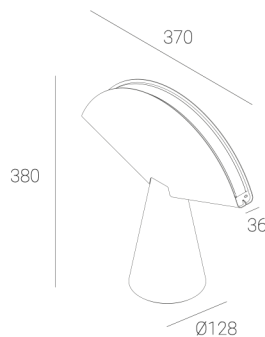

OGI 40 Table

CODE: 7.2422.02P1.WA21.50

LED | 2700-3000K | >90 | SDCM ≤3 | 50.000 h
L80 B10 | IP20 | Dim to warm | 220-240V
50-60Hz |  |  |

TECHNICAL DATA

Power: 12 W CV HE (High efficacy)
Flux: 1212 lm
CCT: 2700-3000K
CRI: >90
SDCM: ≤3
Durability of LED sources: 50.000 h, L80 B10
Diffuser / Optic: Satine

Mounting type: Standing fixture
Power supply: 220-240V, 50-60Hz
Control: Dim to warm
Protection Class: I
IP: IP20
Material: Steel housing
Finishing: powder coated: black (RAL9005)

TECHNICAL DRAWING

Dimensions: 370x128 mm