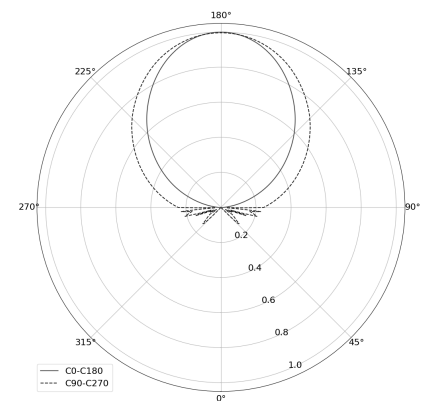

## OGI 40 Table

CODE: 7.2422.02P1.WA21.50

LED | 2700-3000K | >90 | SDCM ≤3 | 50.000 h L80 B10 | IP20 | Dim to warm | 220-240V 50-60Hz |  |  |

### TECHNICAL DATA

Power: 12 W CV HE (High efficacy)  
Flux: 1212 lm  
CCT: 2700-3000K  
CRI: >90  
SDCM: ≤3  
Durability of LED sources: 50.000 h, L80 B10  
Diffuser / Optic: Satine

Mounting type: Standing fixture  
Power supply: 220-240V, 50-60Hz  
Control: Dim to warm  
Protection Class: I  
IP: IP20  
Material: Steel housing  
Finishing: powder coated: black (RAL9005)

### TECHNICAL DRAWING

Dimensions: 370x128 mm

### PHOTOMETRIC DATA