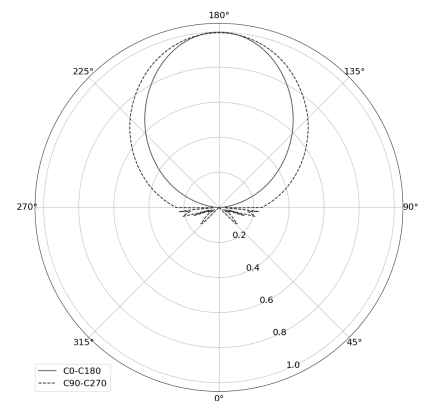

## OGI 40 Table

CODE: 7.2422.02P1.WA21.50

LED | 2700-3000K | >90 | SDCM ≤3 | 50.000 h L80 B10 | IP20 | Dim to warm | 220-240V 50-60Hz |  |  |

### TECHNICAL DATA

Power: 12 W CV HE (High efficacy)  
Flux: 1212 lm  
CCT: 2700-3000K  
CRI: >90  
SDCM: ≤3  
Durability of LED sources: 50.000 h, L80 B10  
Diffuser / Optic: Satine

Mounting type: Standing fixture  
Power supply: 220-240V, 50-60Hz  
Control: Dim to warm  
Protection Class: I  
IP: IP20  
Material: Steel housing  
Finishing: powder coated: black (RAL9005)

### TECHNICAL DRAWING

Dimensions: 370x128 mm

### PHOTOMETRIC DATA