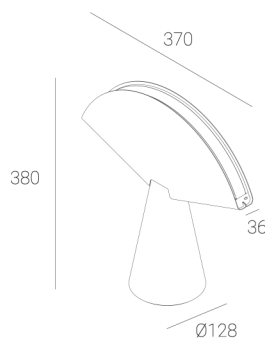

### TECHNICAL DATA

Power: 12 W CV HE (High efficacy)  
Flux: 1212 lm  
CCT: 2700-3000K  
CRI: >90  
SDCM: ≤3  
Durability of LED sources: 50.000 h, L80 B10  
Diffuser / Optic: Satine

Mounting type: Standing fixture  
Power supply: 220-240V, 50-60Hz  
Control: Dim to warm  
Protection Class: I  
IP: IP20  
Material: Steel housing  
Finishing: powder coated: black (RAL9005)

### TECHNICAL DRAWING

Dimensions: 370x128 mm