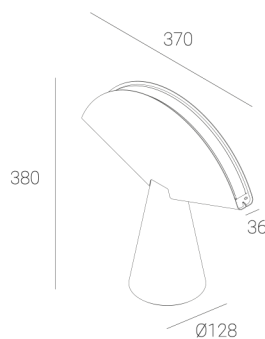

OGI 40 Table

CODE: 7.2422.02P1.WA21.H0

LED | 2700-3000K | >90 | SDCM ≤3 | 50.000 h
L80 B10 | IP20 | Dim to warm | 220-240V
50-60Hz |  |  |

TECHNICAL DATA

Power: 12 W CV HE (High efficacy)
Flux: 1212 lm
CCT: 2700-3000K
CRI: >90
SDCM: ≤3
Durability of LED sources: 50.000 h, L80 B10
Diffuser / Optic: Satine

Mounting type: Standing fixture
Power supply: 220-240V, 50-60Hz
Control: Dim to warm
Protection Class: I
IP: IP20
Material: Steel housing
Finishing: powder coated: graphite (RAL7024)

TECHNICAL DRAWING

Dimensions: 370x128 mm