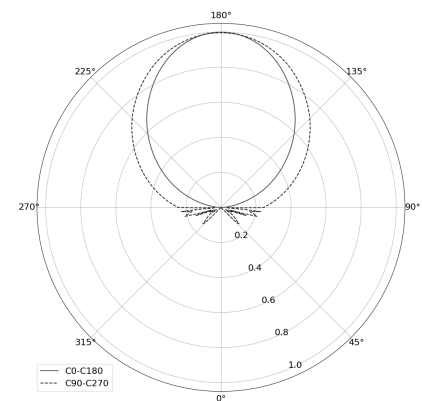

PHOTOMETRIC DATA

ACCESSORIES (ORDERED SEPARATELY)

OTHER