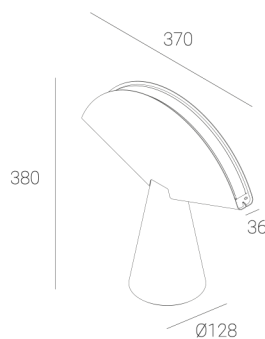

OGI 40 Table

CODE: 7.2422.02P1.WA21.H0

LED | 2700-3000K | >90 | SDCM ≤3 | 50.000 h L80 B10 | IP20 | Dim to warm | 220-240V 50-60Hz |  |  |

TECHNICAL DATA

Power: 12 W CV HE (High efficacy)
Flux: 1212 lm
CCT: 2700-3000K
CRI: >90
SDCM: ≤3
Durability of LED sources: 50.000 h, L80 B10
Diffuser / Optic: Satine

Mounting type: Standing fixture
Power supply: 220-240V, 50-60Hz
Control: Dim to warm
Protection Class: I
IP: IP20
Material: Steel housing
Finishing: powder coated: graphite (RAL7024)

TECHNICAL DRAWING

Dimensions: 370x128 mm