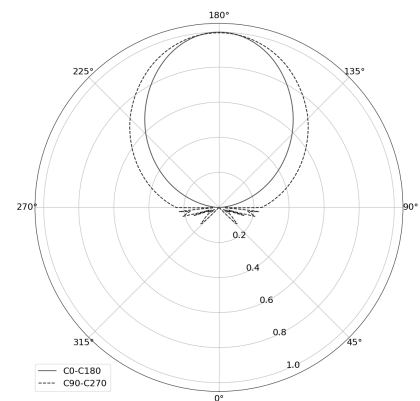

## OGI 40 Table

CODE: 7.2422.02P1.WA21.S0

LED | 2700-3000K | >90 | SDCM ≤3 | 50.000 h  
L80 B10 | IP20 | Dim to warm | 220-240V  
50-60Hz |  |  |

### TECHNICAL DATA

Power: 12 W CV HE (High efficacy)  
Flux: 1212 lm  
CCT: 2700-3000K  
CRI: >90  
SDCM: ≤3  
Durability of LED sources: 50.000 h, L80 B10  
Diffuser / Optic: Satine

Mounting type: Standing fixture  
Power supply: 220-240V, 50-60Hz  
Control: Dim to warm  
Protection Class: I  
IP: IP20  
Material: Steel housing  
Finishing: powder coated: saphire (RAL5003)

### TECHNICAL DRAWING

Dimensions: 370x128 mm

### PHOTOMETRIC DATA