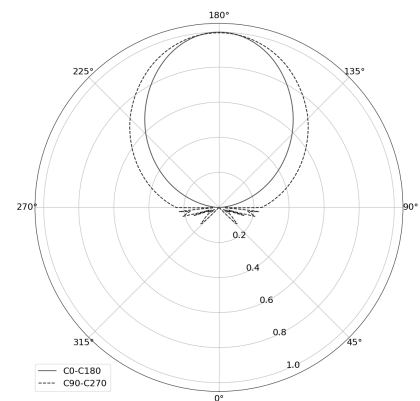

## OGI 40 Table

CODE: 7.2422.02P1.WA21.S0

LED | 2700-3000K | >90 | SDCM ≤3 | 50.000 h L80 B10 | IP20 | Dim to warm | 220-240V 50-60Hz |  |  |

### TECHNICAL DATA

Power: 12 W CV HE (High efficacy)  
Flux: 1212 lm  
CCT: 2700-3000K  
CRI: >90  
SDCM: ≤3  
Durability of LED sources: 50.000 h, L80 B10  
Diffuser / Optic: Satine

Mounting type: Standing fixture  
Power supply: 220-240V, 50-60Hz  
Control: Dim to warm  
Protection Class: I  
IP: IP20  
Material: Steel housing  
Finishing: powder coated: saphire (RAL5003)

### TECHNICAL DRAWING

Dimensions: 370x128 mm

### PHOTOMETRIC DATA