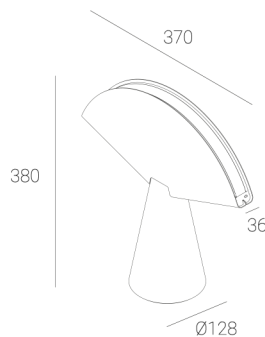

OGI 40 Table

CODE: 7.2422.02P1.WA21.S0

LED | 2700-3000K | >90 | SDCM ≤3 | 50.000 h L80 B10 | IP20 | Dim to warm | 220-240V 50-60Hz |  |  |

TECHNICAL DATA

Power: 12 W CV HE (High efficacy)
Flux: 1212 lm
CCT: 2700-3000K
CRI: >90
SDCM: ≤3
Durability of LED sources: 50.000 h, L80 B10
Diffuser / Optic: Satine

Mounting type: Standing fixture
Power supply: 220-240V, 50-60Hz
Control: Dim to warm
Protection Class: I
IP: IP20
Material: Steel housing
Finishing: powder coated: saphire (RAL5003)

TECHNICAL DRAWING

Dimensions: 370x128 mm