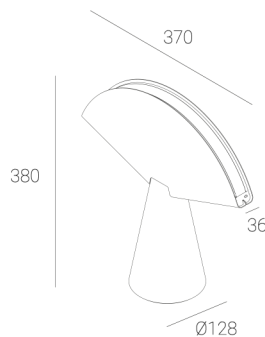

### TECHNICAL DATA

Power: 12 W CV HE (High efficacy)  
Flux: 1212 lm  
CCT: 2700-3000K  
CRI: >90  
SDCM: ≤3  
Durability of LED sources: 50.000 h, L80 B10  
Diffuser / Optic: Satine

Mounting type: Standing fixture  
Power supply: 220-240V, 50-60Hz  
Control: Dim to warm  
Protection Class: I  
IP: IP20  
Material: Steel housing  
Finishing: powder coated: saphire (RAL5003)

### TECHNICAL DRAWING

Dimensions: 370x128 mm