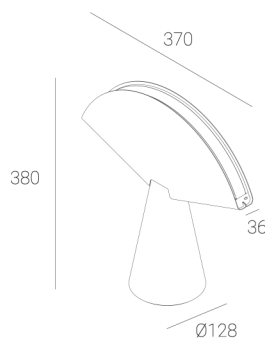

### TECHNICAL DATA

Power: 12 W CV HE (High efficacy)  
Flux: 1212 lm  
CCT: 2700-3000K  
CRI: >90  
SDCM: ≤3  
Durability of LED sources: 50.000 h, L80 B10  
Diffuser / Optic: Satine

Mounting type: Standing fixture  
Power supply: 220-240V, 50-60Hz  
Control: Dim to warm  
Protection Class: I  
IP: IP20  
Material: Steel housing  
Finishing: powder coated: saphire (RAL5003)

### TECHNICAL DRAWING

Dimensions: 370x128 mm