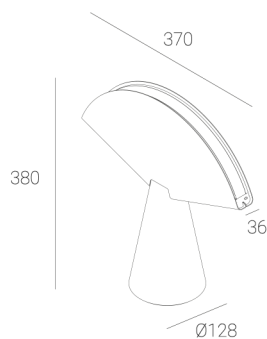

OGI 40 Table

CODE: 7.2422.02P1.WA21.F0

LED | 2700-3000K | >90 | SDCM ≤3 | 50.000 h L80 B10 | IP20 | Dim to warm | 220-240V 50-60Hz |  |  |

TECHNICAL DATA

Power: 12 W CV HE (High efficacy)
Flux: 1212 lm
CCT: 2700-3000K
CRI: >90
SDCM: ≤3
Durability of LED sources: 50.000 h, L80 B10
Diffuser / Optic: Satine

Mounting type: Standing fixture
Power supply: 220-240V, 50-60Hz
Control: Dim to warm
Protection Class: I
IP: IP20
Material: Steel housing
Finishing: powder coated: forrest (RAL6005)

TECHNICAL DRAWING

Dimensions: 370x128 mm