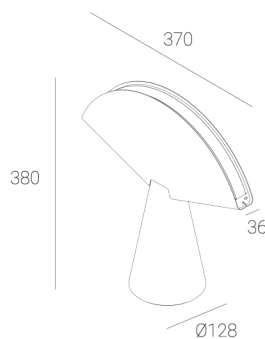

OGI 40 Table

CODE: 7.2422.02P1.WA21.F0

LED | 2700-3000K | >90 | SDCM ≤3 | 50.000 h L80 B10 | IP20 | Dim to warm | 220-240V 50-60Hz |  |  |

TECHNICAL DATA

Power: 12 W CV HE (High efficacy)
Flux: 1212 lm
CCT: 2700-3000K
CRI: >90
SDCM: ≤3
Durability of LED sources: 50.000 h, L80 B10
Diffuser / Optic: Satine

Mounting type: Standing fixture
Power supply: 220-240V, 50-60Hz
Control: Dim to warm
Protection Class: I
IP: IP20
Material: Steel housing
Finishing: powder coated: forrest (RAL6005)

TECHNICAL DRAWING

Dimensions: 370x128 mm