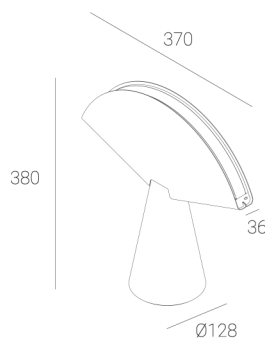

OGI 40 Table

CODE: 7.2422.02P1.WA21.00

LED | 2700-3000K | >90 | SDCM ≤3 | 50.000 h L80 B10 | IP20 | Dim to warm | 220-240V 50-60Hz |  |  |

TECHNICAL DATA

Power: 12 W CV HE (High efficacy)
Flux: 1212 lm
CCT: 2700-3000K
CRI: >90
SDCM: ≤3
Durability of LED sources: 50.000 h, L80 B10
Diffuser / Optic: Satine

Mounting type: Standing fixture
Power supply: 220-240V, 50-60Hz
Control: Dim to warm
Protection Class: I
IP: IP20
Material: Steel housing
Finishing: powder coated: ochra

TECHNICAL DRAWING

Dimensions: 370x128 mm