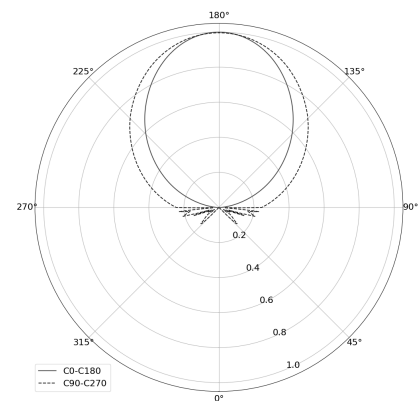

## OGI 40 Table

CODE: 7.2422.02P1.WA21.00

LED | 2700-3000K | >90 | SDCM ≤3 | 50.000 h L80 B10 | IP20 | Dim to warm | 220-240V 50-60Hz |  |  |

### TECHNICAL DATA

Power: 12 W CV HE (High efficacy)  
Flux: 1212 lm  
CCT: 2700-3000K  
CRI: >90  
SDCM: ≤3  
Durability of LED sources: 50.000 h, L80 B10  
Diffuser / Optic: Satine

Mounting type: Standing fixture  
Power supply: 220-240V, 50-60Hz  
Control: Dim to warm  
Protection Class: I  
IP: IP20  
Material: Steel housing  
Finishing: powder coated: ochra

### TECHNICAL DRAWING

Dimensions: 370x128 mm

### PHOTOMETRIC DATA