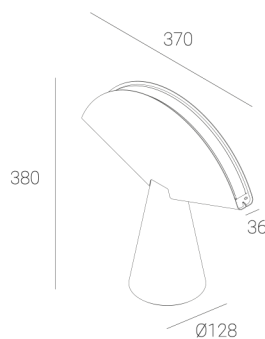

### TECHNICAL DATA

Power: 12 W CV HE (High efficacy)  
Flux: 1212 lm  
CCT: 2700-3000K  
CRI: >90  
SDCM: ≤3  
Durability of LED sources: 50.000 h, L80 B10  
Diffuser / Optic: Satine

Mounting type: Standing fixture  
Power supply: 220-240V, 50-60Hz  
Control: Dim to warm  
Protection Class: I  
IP: IP20  
Material: Steel housing  
Finishing: powder coated: ochra

### TECHNICAL DRAWING

Dimensions: 370x128 mm