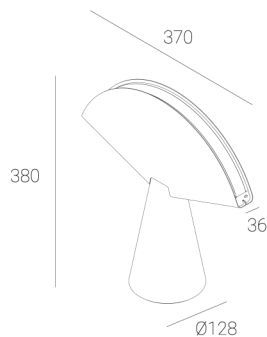

OGI 40 Table

CODE: 7.2422.02P1.WA21.W0

LED | 2700-3000K | >90 | SDCM ≤3 | 50.000 h L80 B10 | IP20 | Dim to warm | 220-240V 50-60Hz |  |  |

TECHNICAL DATA

Power: 12 W CV HE (High efficacy)
Flux: 1212 lm
CCT: 2700-3000K
CRI: >90
SDCM: ≤3
Durability of LED sources: 50.000 h, L80 B10
Diffuser / Optic: Satine

Mounting type: Standing fixture
Power supply: 220-240V, 50-60Hz
Control: Dim to warm
Protection Class: I
IP: IP20
Material: Steel housing
Finishing: powder coated: wine (RAL3005)

TECHNICAL DRAWING

Dimensions: 370x128 mm