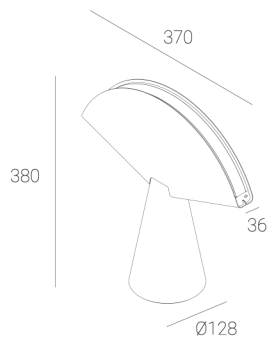

### TECHNICAL DATA

Power: 12 W CV HE (High efficacy)  
Flux: 1212 lm  
CCT: 2700-3000K  
CRI: >90  
SDCM: ≤3  
Durability of LED sources: 50.000 h, L80 B10  
Diffuser / Optic: Satine

Mounting type: Standing fixture  
Power supply: 220-240V, 50-60Hz  
Control: Dim to warm  
Protection Class: I  
IP: IP20  
Material: Steel housing  
Finishing: powder coated: wine (RAL3005)

### TECHNICAL DRAWING

Dimensions: 370x128 mm