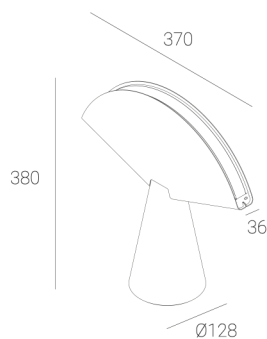

OGI 40 Table

CODE: 7.2422.02P1.WA21.W0

LED | 2700-3000K | >90 | SDCM ≤3 | 50.000 h L80 B10 | IP20 | Dim to warm | 220-240V 50-60Hz |  |  |

TECHNICAL DATA

Power: 12 W CV HE (High efficacy)
Flux: 1212 lm
CCT: 2700-3000K
CRI: >90
SDCM: ≤3
Durability of LED sources: 50.000 h, L80 B10
Diffuser / Optic: Satine

Mounting type: Standing fixture
Power supply: 220-240V, 50-60Hz
Control: Dim to warm
Protection Class: I
IP: IP20
Material: Steel housing
Finishing: powder coated: wine (RAL3005)

TECHNICAL DRAWING

Dimensions: 370x128 mm