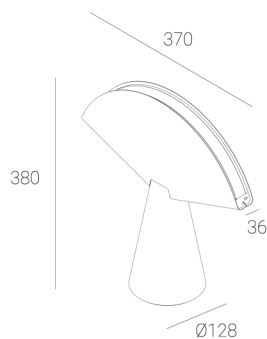

### TECHNICAL DATA

Power: 12 W CV HE (High efficacy)  
Flux: 1212 lm  
CCT: 2700-3000K  
CRI: >90  
SDCM: ≤3  
Durability of LED sources: 50.000 h, L80 B10  
Diffuser / Optic: Satine

Mounting type: Standing fixture  
Power supply: 220-240V, 50-60Hz  
Control: Dim to warm  
Protection Class: I  
IP: IP20  
Material: Steel housing  
Finishing: powder coated: wine (RAL3005)

### TECHNICAL DRAWING

Dimensions: 370x128 mm