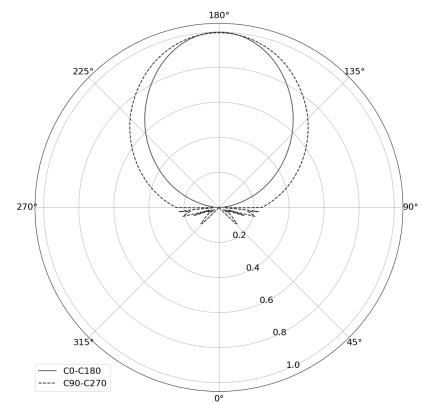

## OGI 40 Table

CODE: 7.2422.02P1.WA21.W0

LED | 2700-3000K | >90 | SDCM ≤3 | 50.000 h L80 B10 | IP20 | Dim to warm | 220-240V 50-60Hz |  |  |

### TECHNICAL DATA

Power: 12 W CV HE (High efficacy)  
Flux: 1212 lm  
CCT: 2700-3000K  
CRI: >90  
SDCM: ≤3  
Durability of LED sources: 50.000 h, L80 B10  
Diffuser / Optic: Satine

Mounting type: Standing fixture  
Power supply: 220-240V, 50-60Hz  
Control: Dim to warm  
Protection Class: I  
IP: IP20  
Material: Steel housing  
Finishing: powder coated: wine (RAL3005)

### TECHNICAL DRAWING

Dimensions: 370x128 mm

### PHOTOMETRIC DATA