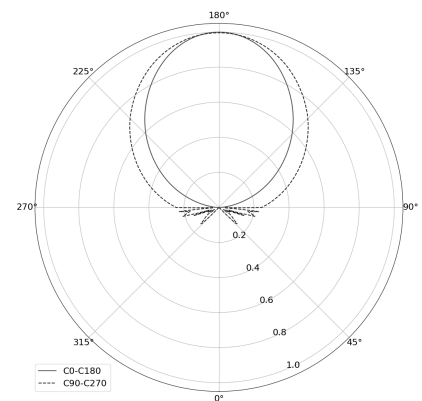

## OGI 40 Table

CODE: 7.2422.02P1.WA21.W0

LED | 2700-3000K | >90 | SDCM ≤3 | 50.000 h L80 B10 | IP20 | Dim to warm | 220-240V 50-60Hz |  |  |

### TECHNICAL DATA

Power: 12 W CV HE (High efficacy)  
Flux: 1212 lm  
CCT: 2700-3000K  
CRI: >90  
SDCM: ≤3  
Durability of LED sources: 50.000 h, L80 B10  
Diffuser / Optic: Satine

Mounting type: Standing fixture  
Power supply: 220-240V, 50-60Hz  
Control: Dim to warm  
Protection Class: I  
IP: IP20  
Material: Steel housing  
Finishing: powder coated: wine (RAL3005)

### TECHNICAL DRAWING

Dimensions: 370x128 mm

### PHOTOMETRIC DATA