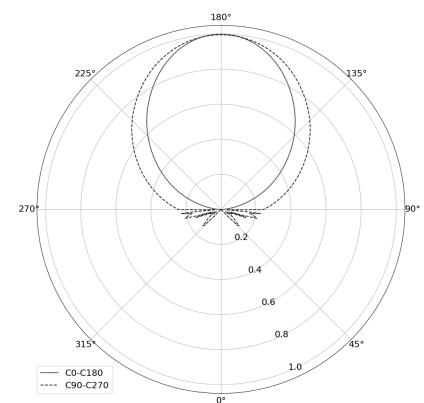

PHOTOMETRIC DATA

ACCESSORIES (ORDERED SEPARATELY)

OTHER