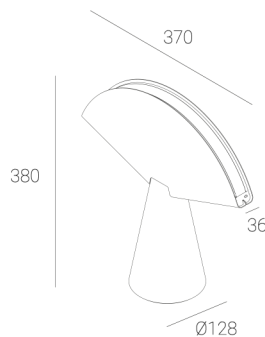

### TECHNICAL DATA

Power: 12 W CV HE (High efficacy)  
Flux: 1212 lm  
CCT: 2700-3000K  
CRI: >90  
SDCM: ≤3  
Durability of LED sources: 50.000 h, L80 B10  
Diffuser / Optic: Satine

Mounting type: Standing fixture  
Power supply: 220-240V, 50-60Hz  
Control: Dim to warm  
Protection Class: I  
IP: IP20  
Material: Steel housing  
Finishing: powder coated: sandy

### TECHNICAL DRAWING

Dimensions: 370x128 mm