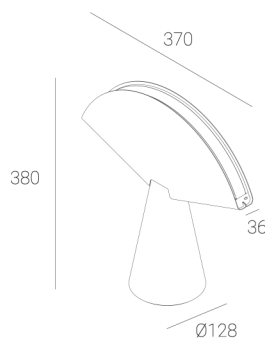

OGI 40 Table

CODE: 7.2422.02P1.WA21.D0

LED | 2700-3000K | >90 | SDCM ≤3 | 50.000 h L80 B10 | IP20 | Dim to warm | 220-240V 50-60Hz |  |  |

TECHNICAL DATA

Power: 12 W CV HE (High efficacy)
Flux: 1212 lm
CCT: 2700-3000K
CRI: >90
SDCM: ≤3
Durability of LED sources: 50.000 h, L80 B10
Diffuser / Optic: Satine

Mounting type: Standing fixture
Power supply: 220-240V, 50-60Hz
Control: Dim to warm
Protection Class: I
IP: IP20
Material: Steel housing
Finishing: powder coated: sandy

TECHNICAL DRAWING

Dimensions: 370x128 mm