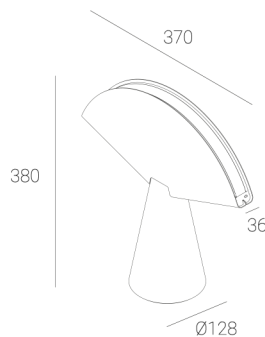

OGI 40 Table

CODE: 7.2422.02P1.WA21.D0

LED | 2700-3000K | >90 | SDCM ≤3 | 50.000 h L80 B10 | IP20 | Dim to warm | 220-240V 50-60Hz |  |  |

TECHNICAL DATA

Power: 12 W CV HE (High efficacy)
Flux: 1212 lm
CCT: 2700-3000K
CRI: >90
SDCM: ≤3
Durability of LED sources: 50.000 h, L80 B10
Diffuser / Optic: Satine

Mounting type: Standing fixture
Power supply: 220-240V, 50-60Hz
Control: Dim to warm
Protection Class: I
IP: IP20
Material: Steel housing
Finishing: powder coated: sandy

TECHNICAL DRAWING

Dimensions: 370x128 mm