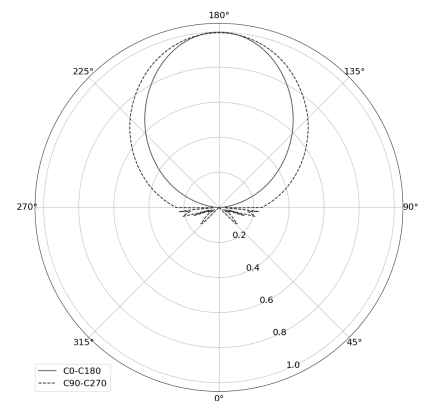

## OGI 40 Table

CODE: 7.2422.02P1.WA21.D0

LED | 2700-3000K | >90 | SDCM ≤3 | 50.000 h L80 B10 | IP20 | Dim to warm | 220-240V 50-60Hz |  |  |

### TECHNICAL DATA

Power: 12 W CV HE (High efficacy)  
Flux: 1212 lm  
CCT: 2700-3000K  
CRI: >90  
SDCM: ≤3  
Durability of LED sources: 50.000 h, L80 B10  
Diffuser / Optic: Satine

Mounting type: Standing fixture  
Power supply: 220-240V, 50-60Hz  
Control: Dim to warm  
Protection Class: I  
IP: IP20  
Material: Steel housing  
Finishing: powder coated: sandy

### TECHNICAL DRAWING

Dimensions: 370x128 mm

### PHOTOMETRIC DATA