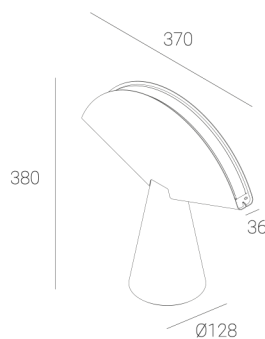

### TECHNICAL DATA

Power: 12 W CV HE (High efficacy)  
Flux: 1212 lm  
CCT: 2700-3000K  
CRI: >90  
SDCM: ≤3  
Durability of LED sources: 50.000 h, L80 B10  
Diffuser / Optic: Satine

Mounting type: Standing fixture  
Power supply: 220-240V, 50-60Hz  
Control: Dim to warm  
Protection Class: I  
IP: IP20  
Material: Steel housing  
Finishing: powder coated: earth

### TECHNICAL DRAWING

Dimensions: 370x128 mm