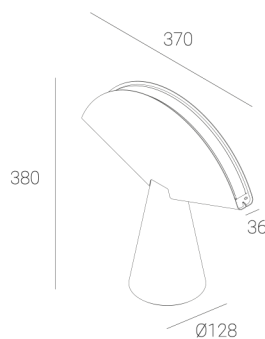

OGI 40 Table

CODE: 7.2422.02P1.WA21.E0

LED | 2700-3000K | >90 | SDCM ≤3 | 50.000 h L80 B10 | IP20 | Dim to warm | 220-240V 50-60Hz |  |  |

TECHNICAL DATA

Power: 12 W CV HE (High efficacy)
Flux: 1212 lm
CCT: 2700-3000K
CRI: >90
SDCM: ≤3
Durability of LED sources: 50.000 h, L80 B10
Diffuser / Optic: Satine

Mounting type: Standing fixture
Power supply: 220-240V, 50-60Hz
Control: Dim to warm
Protection Class: I
IP: IP20
Material: Steel housing
Finishing: powder coated: earth

TECHNICAL DRAWING

Dimensions: 370x128 mm