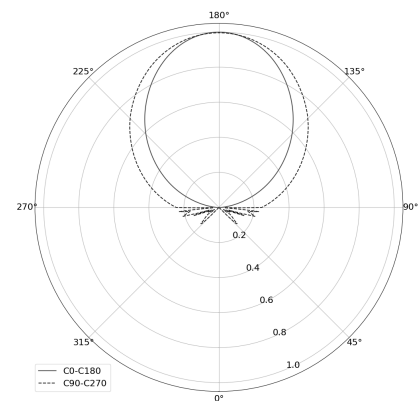

## OGI 40 Table

CODE: 7.2422.02P1.WA21.E0

LED | 2700-3000K | >90 | SDCM ≤3 | 50.000 h L80 B10 | IP20 | Dim to warm | 220-240V 50-60Hz |  |  |

### TECHNICAL DATA

Power: 12 W CV HE (High efficacy)  
Flux: 1212 lm  
CCT: 2700-3000K  
CRI: >90  
SDCM: ≤3  
Durability of LED sources: 50.000 h, L80 B10  
Diffuser / Optic: Satine

Mounting type: Standing fixture  
Power supply: 220-240V, 50-60Hz  
Control: Dim to warm  
Protection Class: I  
IP: IP20  
Material: Steel housing  
Finishing: powder coated: earth

### TECHNICAL DRAWING

Dimensions: 370x128 mm

### PHOTOMETRIC DATA