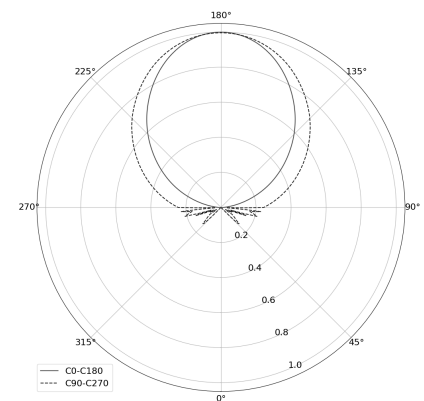

PHOTOMETRIC DATA

ACCESSORIES (ORDERED SEPARATELY)

OTHER