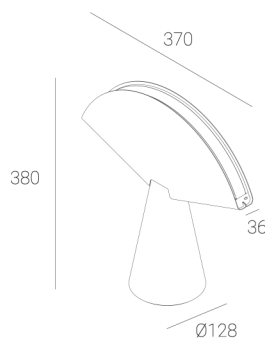

OGI 40 Table

CODE: 7.2422.02P1.WA21.A0

LED | 2700-3000K | >90 | SDCM ≤3 | 50.000 h L80 B10 | IP20 | Dim to warm | 220-240V 50-60Hz |  |  |

TECHNICAL DATA

Power: 12 W CV HE (High efficacy)
Flux: 1212 lm
CCT: 2700-3000K
CRI: >90
SDCM: ≤3
Durability of LED sources: 50.000 h, L80 B10
Diffuser / Optic: Satine

Mounting type: Standing fixture
Power supply: 220-240V, 50-60Hz
Control: Dim to warm
Protection Class: I
IP: IP20
Material: Steel housing
Finishing: powder coated: sage

TECHNICAL DRAWING

Dimensions: 370x128 mm