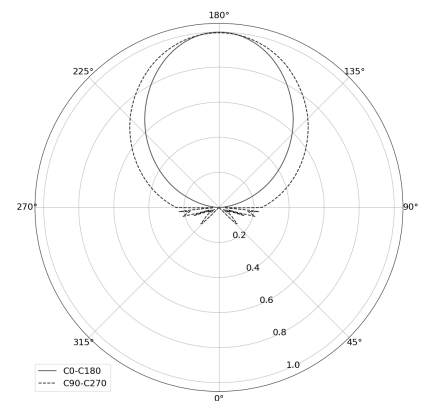

PHOTOMETRIC DATA

ACCESSORIES (ORDERED SEPARATELY)

OTHER