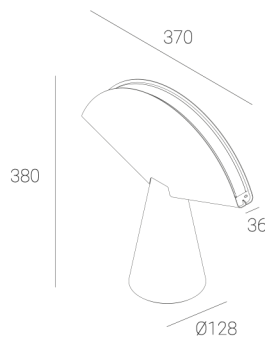

OGI 40 Table

CODE: 7.2422.02P1.WA21.C0

LED | 2700-3000K | >90 | SDCM ≤3 | 50.000 h L80 B10 | IP20 | Dim to warm | 220-240V 50-60Hz |  |  |

TECHNICAL DATA

Power: 12 W CV HE (High efficacy)
Flux: 1212 lm
CCT: 2700-3000K
CRI: >90
SDCM: ≤3
Durability of LED sources: 50.000 h, L80 B10
Diffuser / Optic: Satine

Mounting type: Standing fixture
Power supply: 220-240V, 50-60Hz
Control: Dim to warm
Protection Class: I
IP: IP20
Material: Steel housing
Finishing: powder coated: cloudy

TECHNICAL DRAWING

Dimensions: 370x128 mm