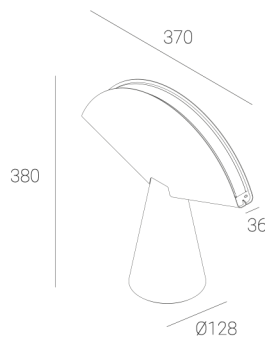

### TECHNICAL DATA

Power: 12 W CV HE (High efficacy)  
Flux: 1212 lm  
CCT: 2700-3000K  
CRI: >90  
SDCM: ≤3  
Durability of LED sources: 50.000 h, L80 B10  
Diffuser / Optic: Satine

Mounting type: Standing fixture  
Power supply: 220-240V, 50-60Hz  
Control: Dim to warm  
Protection Class: I  
IP: IP20  
Material: Steel housing  
Finishing: powder coated: cloudy

### TECHNICAL DRAWING

Dimensions: 370x128 mm