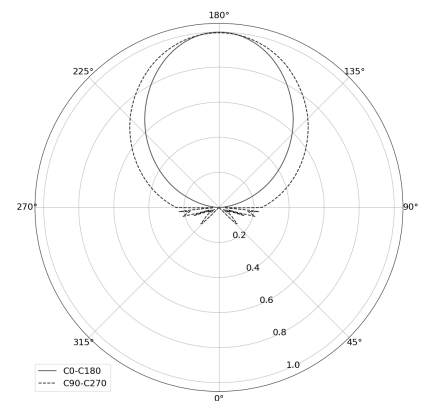

## OGI 40 Table

CODE: 7.2422.02P1.WA21.C0

LED | 2700-3000K | >90 | SDCM ≤3 | 50.000 h L80 B10 | IP20 | Dim to warm | 220-240V 50-60Hz |  |  |

### TECHNICAL DATA

Power: 12 W CV HE (High efficacy)  
Flux: 1212 lm  
CCT: 2700-3000K  
CRI: >90  
SDCM: ≤3  
Durability of LED sources: 50.000 h, L80 B10  
Diffuser / Optic: Satine

Mounting type: Standing fixture  
Power supply: 220-240V, 50-60Hz  
Control: Dim to warm  
Protection Class: I  
IP: IP20  
Material: Steel housing  
Finishing: powder coated: cloudy

### TECHNICAL DRAWING

Dimensions: 370x128 mm

### PHOTOMETRIC DATA