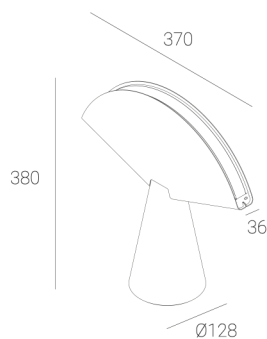

OGI 40 Table

CODE: 7.2422.02P1.WA21.N0

LED | 2700-3000K | >90 | SDCM ≤3 | 50.000 h L80 B10 | IP20 | Dim to warm | 220-240V 50-60Hz |  |  |

TECHNICAL DATA

Power: 12 W CV HE (High efficacy)
Flux: 1212 lm
CCT: 2700-3000K
CRI: >90
SDCM: ≤3
Durability of LED sources: 50.000 h, L80 B10
Diffuser / Optic: Satine

Mounting type: Standing fixture
Power supply: 220-240V, 50-60Hz
Control: Dim to warm
Protection Class: I
IP: IP20
Material: Steel housing
Finishing: powder coated: night

TECHNICAL DRAWING

Dimensions: 370x128 mm