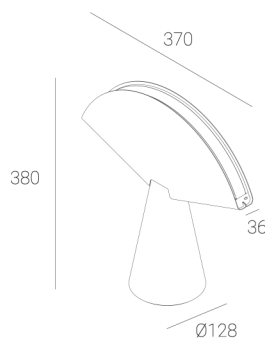

OGI 40 Table

CODE: 7.2422.02P1.WA21.N0

LED | 2700-3000K | >90 | SDCM ≤3 | 50.000 h
L80 B10 | IP20 | Dim to warm | 220-240V
50-60Hz |  |  |

TECHNICAL DATA

Power: 12 W CV HE (High efficacy)
Flux: 1212 lm
CCT: 2700-3000K
CRI: >90
SDCM: ≤3
Durability of LED sources: 50.000 h, L80 B10
Diffuser / Optic: Satine

Mounting type: Standing fixture
Power supply: 220-240V, 50-60Hz
Control: Dim to warm
Protection Class: I
IP: IP20
Material: Steel housing
Finishing: powder coated: night

TECHNICAL DRAWING

Dimensions: 370x128 mm