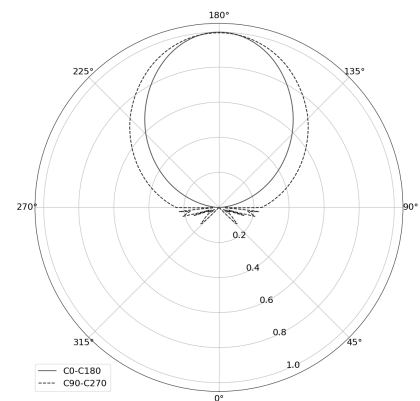

## OGI 40 Table

CODE: 7.2422.02P1.WA21.N0

LED | 2700-3000K | >90 | SDCM ≤3 | 50.000 h L80 B10 | IP20 | Dim to warm | 220-240V 50-60Hz |  |  |

### TECHNICAL DATA

Power: 12 W CV HE (High efficacy)  
Flux: 1212 lm  
CCT: 2700-3000K  
CRI: >90  
SDCM: ≤3  
Durability of LED sources: 50.000 h, L80 B10  
Diffuser / Optic: Satine

Mounting type: Standing fixture  
Power supply: 220-240V, 50-60Hz  
Control: Dim to warm  
Protection Class: I  
IP: IP20  
Material: Steel housing  
Finishing: powder coated: night

### TECHNICAL DRAWING

Dimensions: 370x128 mm

### PHOTOMETRIC DATA