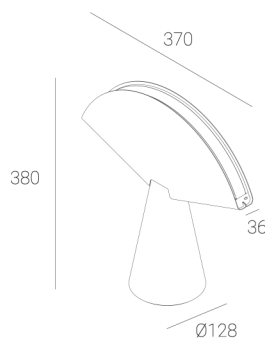

### TECHNICAL DATA

Power: 12 W CV HE (High efficacy)  
Flux: 1212 lm  
CCT: 2700-3000K  
CRI: >90  
SDCM: ≤3  
Durability of LED sources: 50.000 h, L80 B10  
Diffuser / Optic: Satine

Mounting type: Standing fixture  
Power supply: 220-240V, 50-60Hz  
Control: Dim to warm  
Protection Class: I  
IP: IP20  
Material: Steel housing  
Finishing: powder coated: night

### TECHNICAL DRAWING

Dimensions: 370x128 mm