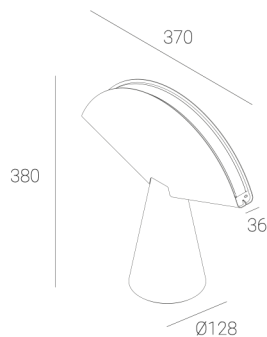

OGI 40 Table

CODE: 7.2422.02P1.WA21.B0

LED | 2700-3000K | >90 | SDCM ≤3 | 50.000 h L80 B10 | IP20 | Dim to warm | 220-240V 50-60Hz |  |  |

TECHNICAL DATA

Power: 12 W CV HE (High efficacy)
Flux: 1212 lm
CCT: 2700-3000K
CRI: >90
SDCM: ≤3
Durability of LED sources: 50.000 h, L80 B10
Diffuser / Optic: Satine

Mounting type: Standing fixture
Power supply: 220-240V, 50-60Hz
Control: Dim to warm
Protection Class: I
IP: IP20
Material: Steel housing
Finishing: powder coated: black dust

TECHNICAL DRAWING

Dimensions: 370x128 mm