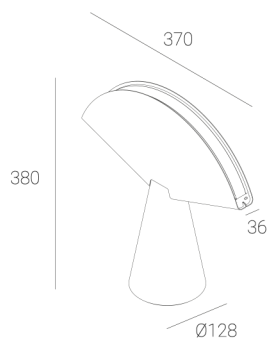

OGI 40 Table

CODE: 7.2422.02P1.WA21.B0

LED | 2700-3000K | >90 | SDCM ≤3 | 50.000 h
L80 B10 | IP20 | Dim to warm | 220-240V
50-60Hz |  |  |

TECHNICAL DATA

Power: 12 W CV HE (High efficacy)
Flux: 1212 lm
CCT: 2700-3000K
CRI: >90
SDCM: ≤3
Durability of LED sources: 50.000 h, L80 B10
Diffuser / Optic: Satine

Mounting type: Standing fixture
Power supply: 220-240V, 50-60Hz
Control: Dim to warm
Protection Class: I
IP: IP20
Material: Steel housing
Finishing: powder coated: black dust

TECHNICAL DRAWING

Dimensions: 370x128 mm