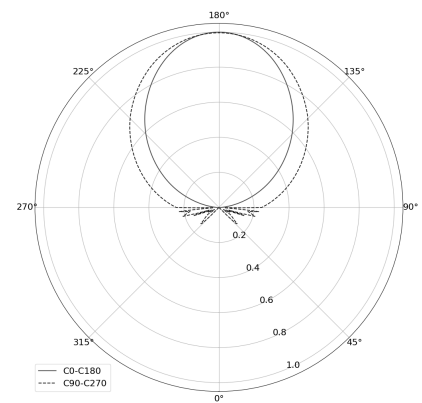

PHOTOMETRIC DATA

ACCESSORIES (ORDERED SEPARATELY)

OTHER