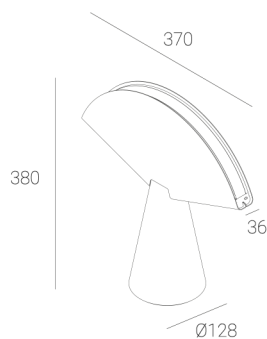

OGI 40 Table

CODE: 7.2422.02P1.WA21.B0

LED | 2700-3000K | >90 | SDCM ≤3 | 50.000 h L80 B10 | IP20 | Dim to warm | 220-240V 50-60Hz |  |  |

TECHNICAL DATA

Power: 12 W CV HE (High efficacy)
Flux: 1212 lm
CCT: 2700-3000K
CRI: >90
SDCM: ≤3
Durability of LED sources: 50.000 h, L80 B10
Diffuser / Optic: Satine

Mounting type: Standing fixture
Power supply: 220-240V, 50-60Hz
Control: Dim to warm
Protection Class: I
IP: IP20
Material: Steel housing
Finishing: powder coated: black dust

TECHNICAL DRAWING

Dimensions: 370x128 mm