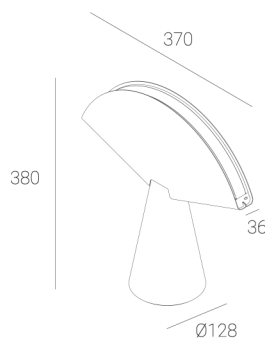

TECHNICAL DRAWING

Dimensions: 370x128 mm