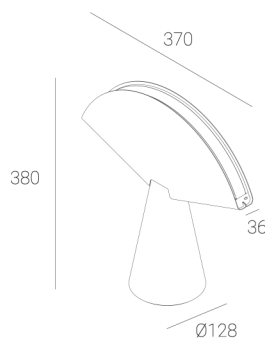

### TECHNICAL DATA

Power: 12 W CV HE (High efficacy)  
Flux: 1212 lm  
CCT: 2700-3000K  
CRI: >90  
SDCM: ≤3  
Durability of LED sources: 50.000 h, L80 B10  
Diffuser / Optic: Satine

Mounting type: Standing fixture  
Power supply: 220-240V, 50-60Hz  
Control: Dim to warm  
Protection Class: I  
IP: IP20  
Material: Steel housing  
Finishing: powder coated: volcano

### TECHNICAL DRAWING

Dimensions: 370x128 mm