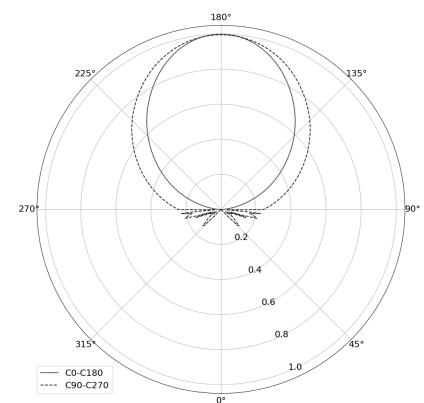

## OGI 40 Table

CODE: 7.2422.02P1.WA21.V0

LED | 2700-3000K | >90 | SDCM ≤3 | 50.000 h  
L80 B10 | IP20 | Dim to warm | 220-240V  
50-60Hz |  |  |

### TECHNICAL DATA

Power: 12 W CV HE (High efficacy)  
Flux: 1212 lm  
CCT: 2700-3000K  
CRI: >90  
SDCM: ≤3  
Durability of LED sources: 50.000 h, L80 B10  
Diffuser / Optic: Satine

Mounting type: Standing fixture  
Power supply: 220-240V, 50-60Hz  
Control: Dim to warm  
Protection Class: I  
IP: IP20  
Material: Steel housing  
Finishing: powder coated: volcano

### TECHNICAL DRAWING

Dimensions: 370x128 mm

### PHOTOMETRIC DATA