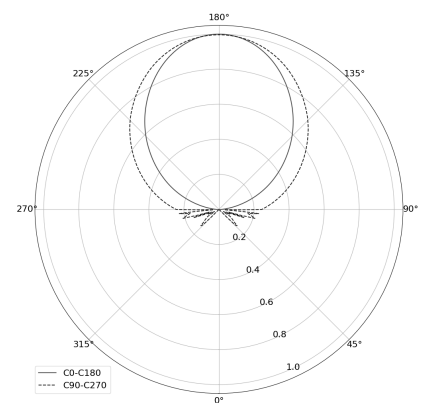

PHOTOMETRIC DATA

ACCESSORIES (ORDERED SEPARATELY)

OTHER