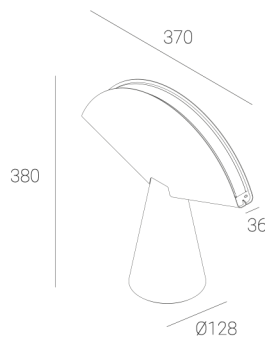

OGI 40 Table

CODE: 7.2422.02P1.WA21.V0

LED | 2700-3000K | >90 | SDCM ≤3 | 50.000 h L80 B10 | IP20 | Dim to warm | 220-240V 50-60Hz |  |  |

TECHNICAL DATA

Power: 12 W CV HE (High efficacy)
Flux: 1212 lm
CCT: 2700-3000K
CRI: >90
SDCM: ≤3
Durability of LED sources: 50.000 h, L80 B10
Diffuser / Optic: Satine

Mounting type: Standing fixture
Power supply: 220-240V, 50-60Hz
Control: Dim to warm
Protection Class: I
IP: IP20
Material: Steel housing
Finishing: powder coated: volcano

TECHNICAL DRAWING

Dimensions: 370x128 mm