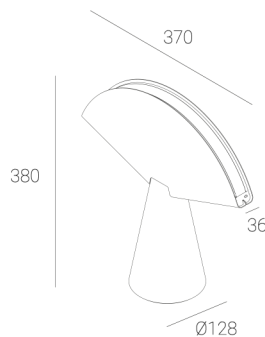

OGI 40 Table

CODE 7.2422.02P1.WA21.M0

LED | 2700-3000K | >90 | SDCM ≤3 | 50.000 h L80 B10 | IP20 | Dim to warm | 220-240V 50-60Hz |  |  |

TECHNICAL DATA

Power: 12 W CV HE (High efficacy)
Flux: 1212 lm
CCT: 2700-3000K
CRI: >90
SDCM: ≤3
Durability of LED sources: 50.000 h, L80 B10
Diffuser / Optic: Satine

Mounting type: Standing fixture
Power supply: 220-240V, 50-60Hz
Control: Dim to warm
Protection Class: I
IP: IP20
Material: Steel housing
Finishing: powder coated: marrone

TECHNICAL DRAWING

Dimensions: 370x128 mm