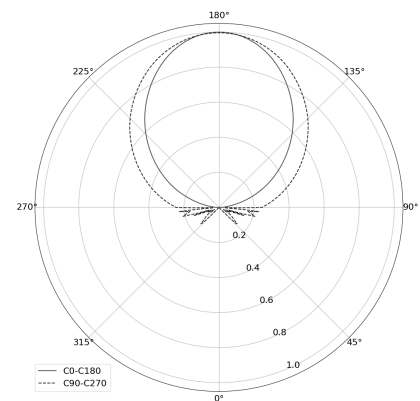

## OGI 40 Table

CODE 7.2422.02P1.WA21.M0

LED | 2700-3000K | >90 | SDCM ≤3 | 50.000 h L80 B10 | IP20 | Dim to warm | 220-240V 50-60Hz |  |  |

### TECHNICAL DATA

Power: 12 W CV HE (High efficacy)  
Flux: 1212 lm  
CCT: 2700-3000K  
CRI: >90  
SDCM: ≤3  
Durability of LED sources: 50.000 h, L80 B10  
Diffuser / Optic: Satine

Mounting type: Standing fixture  
Power supply: 220-240V, 50-60Hz  
Control: Dim to warm  
Protection Class: I  
IP: IP20  
Material: Steel housing  
Finishing: powder coated: marrone

### TECHNICAL DRAWING

Dimensions: 370x128 mm

### PHOTOMETRIC DATA