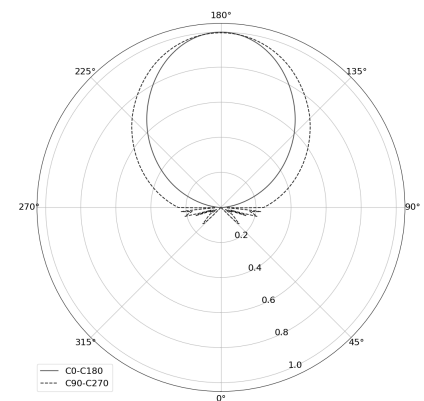

## OGI 40 Table

CODE 7.2422.02P1.WA21.M0

LED | 2700-3000K | >90 | SDCM ≤3 | 50.000 h L80 B10 | IP20 | Dim to warm | 220-240V 50-60Hz |  |  |

### TECHNICAL DATA

Power: 12 W CV HE (High efficacy)  
Flux: 1212 lm  
CCT: 2700-3000K  
CRI: >90  
SDCM: ≤3  
Durability of LED sources: 50.000 h, L80 B10  
Diffuser / Optic: Satine

Mounting type: Standing fixture  
Power supply: 220-240V, 50-60Hz  
Control: Dim to warm  
Protection Class: I  
IP: IP20  
Material: Steel housing  
Finishing: powder coated: marrone

### TECHNICAL DRAWING

Dimensions: 370x128 mm

### PHOTOMETRIC DATA