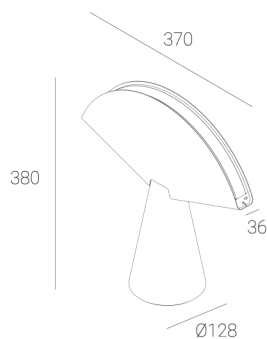

### TECHNICAL DATA

Power: 12 W CV HE (High efficacy)  
Flux: 1212 lm  
CCT: 2700-3000K  
CRI: >90  
SDCM: ≤3  
Durability of LED sources: 50.000 h, L80 B10  
Diffuser / Optic: Satine

Mounting type: Standing fixture  
Power supply: 220-240V, 50-60Hz  
Control: Dim to warm  
Protection Class: I  
IP: IP20  
Material: Steel housing  
Finishing: powder coated: marrone

### TECHNICAL DRAWING

Dimensions: 370x128 mm