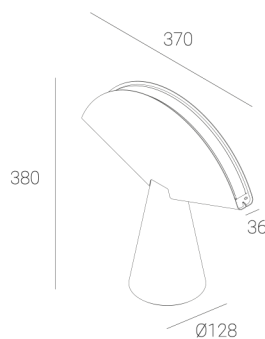

### TECHNICAL DATA

Power: 12 W CV HE (High efficacy)  
Flux: 1212 lm  
CCT: 2700-3000K  
CRI: >90  
SDCM: ≤3  
Durability of LED sources: 50.000 h, L80 B10  
Diffuser / Optic: Satine

Mounting type: Standing fixture  
Power supply: 220-240V, 50-60Hz  
Control: Dim to warm  
Protection Class: I  
IP: IP20  
Material: Steel housing  
Finishing: powder coated: marrone

### TECHNICAL DRAWING

Dimensions: 370x128 mm