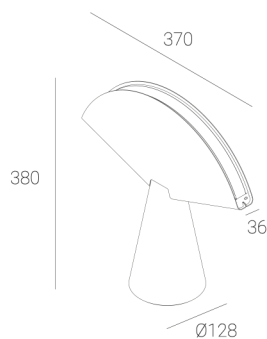

OGI 40 Table

CODE 7.2422.02P1.WA21.M0

LED | 2700-3000K | >90 | SDCM ≤3 | 50.000 h L80 B10 | IP20 | Dim to warm | 220-240V 50-60Hz |  |  |

TECHNICAL DATA

Power: 12 W CV HE (High efficacy)
Flux: 1212 lm
CCT: 2700-3000K
CRI: >90
SDCM: ≤3
Durability of LED sources: 50.000 h, L80 B10
Diffuser / Optic: Satine

Mounting type: Standing fixture
Power supply: 220-240V, 50-60Hz
Control: Dim to warm
Protection Class: I
IP: IP20
Material: Steel housing
Finishing: powder coated: marrone

TECHNICAL DRAWING

Dimensions: 370x128 mm