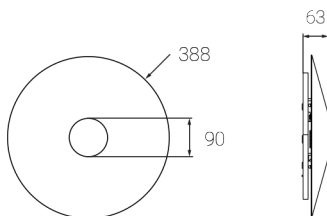

## STELLAR W

CODE: 5.2103.02M1.1770.VJ

LED | 4000 K | >90 | SDCM ≤3 | 50.000 h L80 B10 | IP20 | ON/OFF | 220-240V 50-60Hz |  | 

### TECHNICAL DATA

Power: 19 W CC HO (High output)  
Flux: 650 lm  
CCT: 4000 K  
CRI: >90  
SDCM: ≤3  
Durability of LED sources: 50.000 h, L80 B10  
Diffuser / Optic: not applicable

Mounting type: Wall, direct/indirect (WDI)  
Power supply: 220-240V, 50-60Hz  
Control: ON/OFF  
Protection Class: I  
IP: IP20  
Material: Steel housing  
Finishing: powder coated: volcano, ash

### TECHNICAL DRAWING

Dimensions: 388 mm

### PHOTOMETRIC DATA