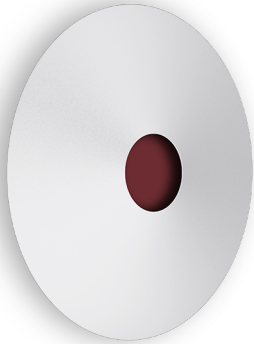

## STELLAR W

CODE: 5.2103.02M1.1770.4W

LED | 4000 K | >90 | SDCM ≤3 | 50.000 h L80 B10 | IP20 | ON/OFF | 220-240V 50-60Hz |  |  |

### TECHNICAL DATA

Power: 19 W CC HO (High output)  
Flux: 650 lm  
CCT: 4000 K  
CRI: >90  
SDCM: ≤3  
Durability of LED sources: 50.000 h, L80 B10  
Diffuser / Optic: not applicable

Mounting type: Wall, direct/indirect (WDI)  
Power supply: 220-240V, 50-60Hz  
Control: ON/OFF  
Protection Class: I  
IP: IP20  
Material: Steel housing  
Finishing: powder coated: white (RAL9016), wine (RAL3005)