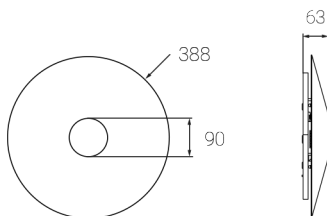

## STELLAR W

CODE: 5.2103.02M1.1770.4W

LED | 4000 K | >90 | SDCM ≤3 | 50.000 h L80 B10 | IP20 | ON/OFF | 220-240V 50-60Hz |  |  |

### TECHNICAL DATA

Power: 19 W CC HO (High output)  
Flux: 650 lm  
CCT: 4000 K  
CRI: >90  
SDCM: ≤3  
Durability of LED sources: 50.000 h, L80 B10  
Diffuser / Optic: not applicable

Mounting type: Wall, direct/indirect (WDI)  
Power supply: 220-240V, 50-60Hz  
Control: ON/OFF  
Protection Class: I  
IP: IP20  
Material: Steel housing  
Finishing: powder coated: white (RAL9016), wine (RAL3005)

### TECHNICAL DRAWING

Dimensions: 388 mm

### PHOTOMETRIC DATA