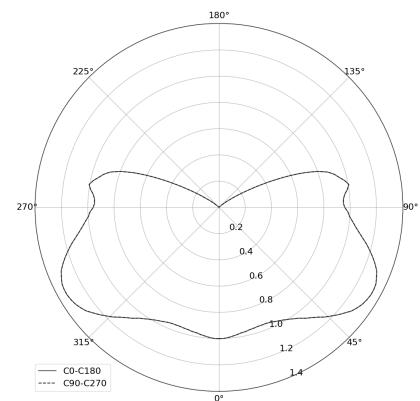

## STELLAR W

CODE: 5.2103.02M1.1770.4W

LED | 4000 K | >90 | SDCM ≤3 | 50.000 h L80 B10 | IP20 | ON/OFF | 220-240V 50-60Hz |  |  |

### TECHNICAL DATA

Power: 19 W CC HO (High output)  
Flux: 650 lm  
CCT: 4000 K  
CRI: >90  
SDCM: ≤3  
Durability of LED sources: 50.000 h, L80 B10  
Diffuser / Optic: not applicable

Mounting type: Wall, direct/indirect (WDI)  
Power supply: 220-240V, 50-60Hz  
Control: ON/OFF  
Protection Class: I  
IP: IP20  
Material: Steel housing  
Finishing: powder coated: white (RAL9016), wine (RAL3005)

### TECHNICAL DRAWING

Dimensions: 388 mm

### PHOTOMETRIC DATA