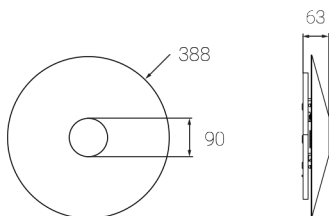

STELLAR W

CODE: 5.2103.02M1.2670.AK

LED | 3000 K | >90 | SDCM ≤3 | 50.000 h L80 B10 | IP20 | DALI | 220-240V 50-60Hz |  | 

TECHNICAL DATA

Power: **19 W CC HO (High output)**
Flux: **618 lm**
CCT: **3000 K**
CRI: **>90**
SDCM: **≤3**
Durability of LED sources: **50.000 h, L80 B10**
Diffuser / Optic: **not applicable**

Mounting type: **Wall, direct/indirect (WDI)**
Power supply: **220-240V, 50-60Hz**
Control: **DALI**
Protection Class: **I**
IP: **IP20**
Material: **Steel housing**
Finishing: **powder coated: sage, oak**

TECHNICAL DRAWING

Dimensions: **388 mm**

PHOTOMETRIC DATA

ACCESSORIES (ORDERED SEPARATELY)

OTHER