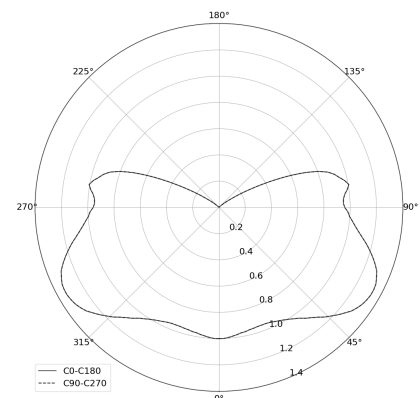

STELLAR W

CODE: 5.2103.03M1.1670.4W

LED | 3000 K | >90 | SDCM ≤3 | 50,000 h L80 B10 | IP20 | ON/OFF | 220-240V 50-60Hz |  |  |

TECHNICAL DATA

Power: 29 W CC HO (High output)
Flux: 927 lm
CCT: 3000 K
CRI: >90
SDCM: ≤3
Durability of LED sources: 50.000 h, L80 B10
Diffuser / Optic: not applicable

Mounting type: Wall, direct/indirect (WDI)
Power supply: 220-240V, 50-60Hz
Control: ON/OFF
Protection Class: I
IP: IP20
Material: Steel housing
Finishing: powder coated: white (RAL9016), wine (RAL3005)

TECHNICAL DRAWING

Dimensions: 520 mm

PHOTOMETRIC DATA

ACCESSORIES (ORDERED SEPARATELY)

OTHER