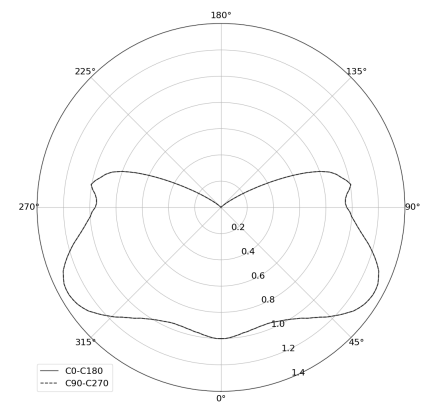

STELLAR W

CODE: 5.2103.03M1.1670.VE

LED | 3000 K | >90 | SDCM ≤3 | 50.000 h
L80 B10 | IP20 | ON/OFF | 220-240V
50-60Hz |  | 

TECHNICAL DATA

Power: 29 W CC HO (High output)
Flux: 927 lm
CCT: 3000 K
CRI: >90
SDCM: ≤3
Durability of LED sources: 50.000 h, L80 B10
Diffuser / Optic: not applicable

Mounting type: Wall, direct/indirect (WDI)
Power supply: 220-240V, 50-60Hz
Control: ON/OFF
Protection Class: I
IP: IP20
Material: Steel housing
Finishing: powder coated: volcano, earth

TECHNICAL DRAWING

Dimensions: 520 mm

PHOTOMETRIC DATA

ACCESSORIES (ORDERED SEPARATELY)

OTHER