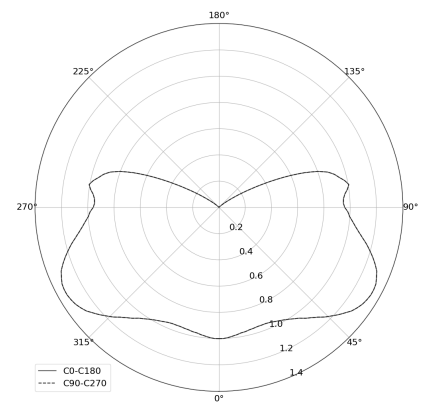

## STELLAR W

CODE: 5.2103.03M1.1670.VV

LED | 3000 K | >90 | SDCM ≤3 | 50.000 h  
L80 B10 | IP20 | ON/OFF | 220-240V  
50-60Hz |  | 

### TECHNICAL DATA

Power: 29 W CC HO (High output)  
Flux: 927 lm  
CCT: 3000 K  
CRI: >90  
SDCM: ≤3  
Durability of LED sources: 50.000 h, L80 B10  
Diffuser / Optic: not applicable

Mounting type: Wall, direct/indirect (WDI)  
Power supply: 220-240V, 50-60Hz  
Control: ON/OFF  
Protection Class: I  
IP: IP20  
Material: Steel housing  
Finishing: powder coated: volcano, volcano

### TECHNICAL DRAWING

Dimensions: 520 mm

### PHOTOMETRIC DATA