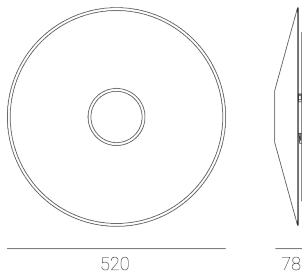

STELLAR W

CODE: 5.2103.03M1.1770.OK

LED | 4000 K | >90 | SDCM ≤3 | 50.000 h
L80 B10 | IP20 | ON/OFF | 220-240V
50-60Hz |  | 

TECHNICAL DATA

Power: 29 W CC HO (High output)
Flux: 975 lm
CCT: 4000 K
CRI: >90
SDCM: ≤3
Durability of LED sources: 50.000 h, L80 B10
Diffuser / Optic: not applicable

Mounting type: Wall, direct/indirect (WDI)
Power supply: 220-240V, 50-60Hz
Control: ON/OFF
Protection Class: I
IP: IP20
Material: Steel housing
Finishing: powder coated: ochra, oak

TECHNICAL DRAWING

Dimensions: 520 mm