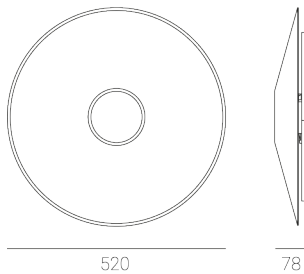

## STELLAR W

CODE 5.2103.03M1.1770.DK

LED | 4000 K | >90 | SDCM ≤3 | 50.000 h L80 B10 | IP20 | ON/OFF | 220-240V 50-60Hz |  | 

### TECHNICAL DATA

Power: 29 W CC HO (High output)  
Flux: 975 lm  
CCT: 4000 K  
CRI: >90  
SDCM: ≤3  
Durability of LED sources: 50.000 h, L80 B10  
Diffuser / Optic: not applicable

Mounting type: Wall, direct/indirect (WDI)  
Power supply: 220-240V, 50-60Hz  
Control: ON/OFF  
Protection Class: I  
IP: IP20  
Material: Steel housing  
Finishing: powder coated: sandy, oak

### TECHNICAL DRAWING

Dimensions: 520 mm

### PHOTOMETRIC DATA