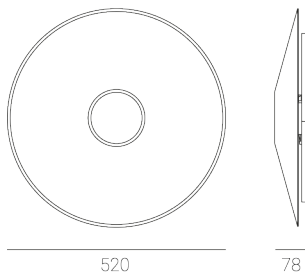

STELLAR W

CODE: 5.2103.03M1.1770.4S

LED | 4000 K | >90 | SDCM ≤3 | 50.000 h L80 B10 | IP20 | ON/OFF | 220-240V 50-60Hz |  |  |

TECHNICAL DATA

Power: 29 W CC HO (High output)
Flux: 975 lm
CCT: 4000 K
CRI: >90
SDCM: ≤3
Durability of LED sources: 50.000 h, L80 B10
Diffuser / Optic: not applicable

Mounting type: Wall, direct/indirect (WDI)
Power supply: 220-240V, 50-60Hz
Control: ON/OFF
Protection Class: I
IP: IP20
Material: Steel housing
Finishing: powder coated: white (RAL9016), saphire (RAL5003)

TECHNICAL DRAWING

Dimensions: 520 mm

PHOTOMETRIC DATA

ACCESSORIES (ORDERED SEPARATELY)

OTHER