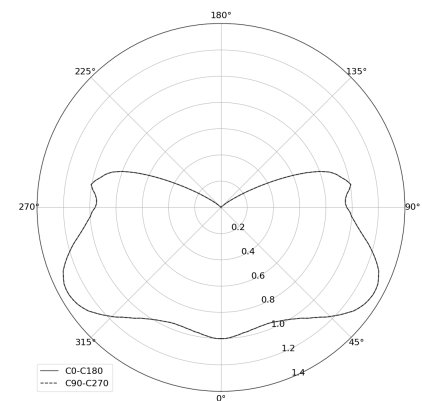

STELLAR W

CODE: 5.2103.03M1.1770.4S

LED | 4000 K | >90 | SDCM ≤3 | 50.000 h L80 B10 | IP20 | ON/OFF | 220-240V 50-60Hz |  |  |

TECHNICAL DATA

Power: 29 W CC HO (High output)
Flux: 975 lm
CCT: 4000 K
CRI: >90
SDCM: ≤3
Durability of LED sources: 50.000 h, L80 B10
Diffuser / Optic: not applicable

Mounting type: Wall, direct/indirect (WDI)
Power supply: 220-240V, 50-60Hz
Control: ON/OFF
Protection Class: I
IP: IP20
Material: Steel housing
Finishing: powder coated: white (RAL9016), saphire (RAL5003)

TECHNICAL DRAWING

Dimensions: 520 mm

PHOTOMETRIC DATA

ACCESSORIES (ORDERED SEPARATELY)

OTHER