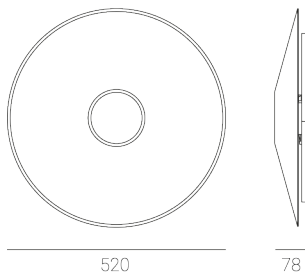

STELLAR W

CODE: 5.2103.03M1.1770.4W

LED | 4000 K | >90 | SDCM ≤3 | 50.000 h L80 B10 | IP20 | ON/OFF | 220-240V 50-60Hz |  |  |

TECHNICAL DATA

Power: 29 W CC HO (High output)
Flux: 975 lm
CCT: 4000 K
CRI: >90
SDCM: ≤3
Durability of LED sources: 50.000 h, L80 B10
Diffuser / Optic: not applicable

Mounting type: Wall, direct/indirect (WDI)
Power supply: 220-240V, 50-60Hz
Control: ON/OFF
Protection Class: I
IP: IP20
Material: Steel housing
Finishing: powder coated: white (RAL9016), wine (RAL3005)

TECHNICAL DRAWING

Dimensions: 520 mm

PHOTOMETRIC DATA

ACCESSORIES (ORDERED SEPARATELY)

OTHER