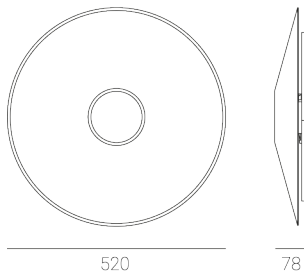

STELLAR W

CODE: 5.2103.03M1.1770.4D

LED | 4000 K | >90 | SDCM ≤3 | 50.000 h L80 B10 | IP20 | ON/OFF | 220-240V 50-60Hz |  | 

TECHNICAL DATA

Power: **29 W CC HO (High output)**
Flux: **975 lm**
CCT: **4000 K**
CRI: **>90**
SDCM: **≤3**
Durability of LED sources: **50.000 h, L80 B10**
Diffuser / Optic: **not applicable**

Mounting type: **Wall, direct/indirect (WDI)**
Power supply: **220-240V, 50-60Hz**
Control: **ON/OFF**
Protection Class: **I**
IP: **IP20**
Material: **Steel housing**
Finishing: **powder coated: white (RAL9016), sandy**

TECHNICAL DRAWING

Dimensions: **520 mm**

PHOTOMETRIC DATA

ACCESSORIES (ORDERED SEPARATELY)

OTHER