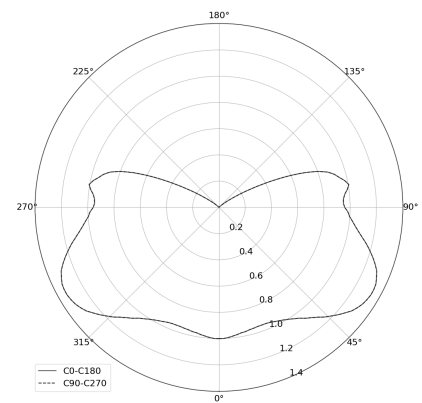

STELLAR W

CODE: 5.2103.03M1.1770.4D

LED | 4000 K | >90 | SDCM ≤3 | 50.000 h L80 B10 | IP20 | ON/OFF | 220-240V 50-60Hz |  | 

TECHNICAL DATA

Power: **29 W CC HO (High output)**
Flux: **975 lm**
CCT: **4000 K**
CRI: **>90**
SDCM: **≤3**
Durability of LED sources: **50.000 h, L80 B10**
Diffuser / Optic: **not applicable**

Mounting type: **Wall, direct/indirect (WDI)**
Power supply: **220-240V, 50-60Hz**
Control: **ON/OFF**
Protection Class: **I**
IP: **IP20**
Material: **Steel housing**
Finishing: **powder coated: white (RAL9016), sandy**

TECHNICAL DRAWING

Dimensions: **520 mm**

PHOTOMETRIC DATA

ACCESSORIES (ORDERED SEPARATELY)

OTHER