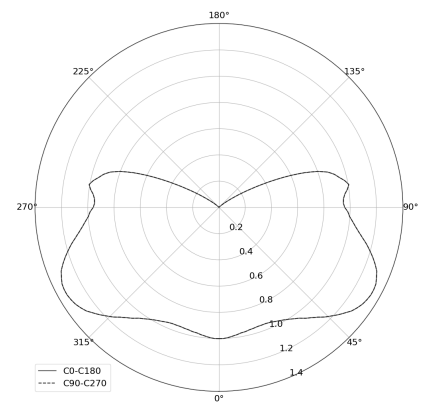

STELLAR W

CODE: 5.2103.03M1.1770.GB

LED | 4000 K | >90 | SDCM ≤3 | 50.000 h L80 B10 | IP20 | ON/OFF | 220-240V 50-60Hz |  | 

TECHNICAL DATA

Power: 29 W CC HO (High output)
Flux: 975 lm
CCT: 4000 K
CRI: >90
SDCM: ≤3
Durability of LED sources: 50.000 h, L80 B10
Diffuser / Optic: not applicable

Mounting type: Wall, direct/indirect (WDI)
Power supply: 220-240V, 50-60Hz
Control: ON/OFF
Protection Class: I
IP: IP20
Material: Steel housing
Finishing: powder coated: fog (RAL7038), black dust

TECHNICAL DRAWING

Dimensions: 520 mm

PHOTOMETRIC DATA

ACCESSORIES (ORDERED SEPARATELY)

OTHER