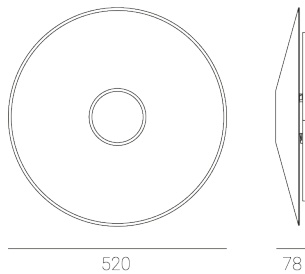

## STELLAR W

CODE: 5.2103.03M1.1770.DA

LED | 4000 K | >90 | SDCM ≤3 | 50.000 h L80 B10 | IP20 | ON/OFF | 220-240V 50-60Hz |  | 

### TECHNICAL DATA

Power: **29 W CC HO (High output)**  
Flux: **975 lm**  
CCT: **4000 K**  
CRI: **>90**  
SDCM: **≤3**  
Durability of LED sources: **50.000 h, L80 B10**  
Diffuser / Optic: **not applicable**

### TECHNICAL DRAWING

Dimensions: **520 mm**

### PHOTOMETRIC DATA