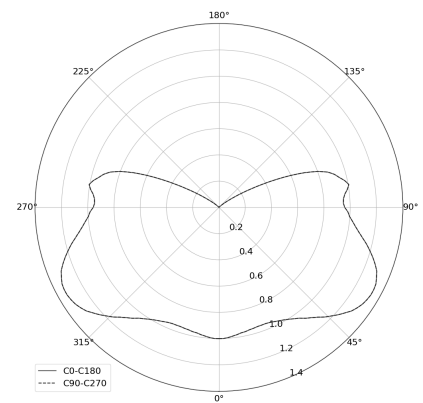

STELLAR W

CODE: 5.2103.03M1.1770.DC

LED | 4000 K | >90 | SDCM ≤3 | 50.000 h
L80 B10 | IP20 | ON/OFF | 220-240V
50-60Hz |  | 

TECHNICAL DATA

Power: 29 W CC HO (High output)
Flux: 975 lm
CCT: 4000 K
CRI: >90
SDCM: ≤3
Durability of LED sources: 50.000 h, L80 B10
Diffuser / Optic: not applicable

Mounting type: Wall, direct/indirect (WDI)
Power supply: 220-240V, 50-60Hz
Control: ON/OFF
Protection Class: I
IP: IP20
Material: Steel housing
Finishing: powder coated: sandy, cloudy

TECHNICAL DRAWING

Dimensions: 520 mm

PHOTOMETRIC DATA

ACCESSORIES (ORDERED SEPARATELY)

OTHER