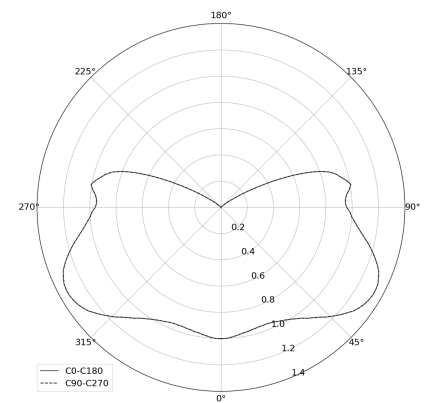

STELLAR W

CODE: 5.2103.03M1.1770.DB

LED | 4000 K | >90 | SDCM ≤3 | 50.000 h
L80 B10 | IP20 | ON/OFF | 220-240V
50-60Hz |  | 

TECHNICAL DATA

Power: 29 W CC HO (High output)
Flux: 975 lm
CCT: 4000 K
CRI: >90
SDCM: ≤3
Durability of LED sources: 50.000 h, L80 B10
Diffuser / Optic: not applicable

Mounting type: Wall, direct/indirect (WDI)
Power supply: 220-240V, 50-60Hz
Control: ON/OFF
Protection Class: I
IP: IP20
Material: Steel housing
Finishing: powder coated: sandy, black dust

TECHNICAL DRAWING

Dimensions: 520 mm

PHOTOMETRIC DATA

ACCESSORIES (ORDERED SEPARATELY)

OTHER