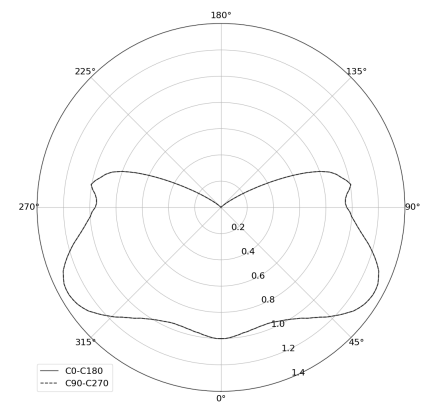

STELLAR W

CODE: 5.2103.03M1.1770.DB

LED | 4000 K | >90 | SDCM ≤3 | 50.000 h L80 B10 | IP20 | ON/OFF | 220-240V 50-60Hz |  | 

TECHNICAL DATA

Power: 29 W CC HO (High output)
Flux: 975 lm
CCT: 4000 K
CRI: >90
SDCM: ≤3
Durability of LED sources: 50.000 h, L80 B10
Diffuser / Optic: not applicable

Mounting type: Wall, direct/indirect (WDI)
Power supply: 220-240V, 50-60Hz
Control: ON/OFF
Protection Class: I
IP: IP20
Material: Steel housing
Finishing: powder coated: sandy, black dust

TECHNICAL DRAWING

Dimensions: 520 mm

PHOTOMETRIC DATA

ACCESSORIES (ORDERED SEPARATELY)

OTHER