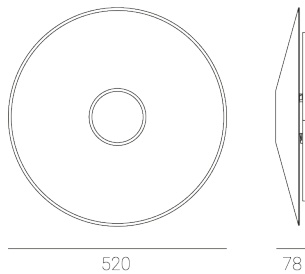

STELLAR W

CODE: 5.2103.03M1.1770.AV

LED | 4000 K | >90 | SDCM ≤3 | 50.000 h
L80 B10 | IP20 | ON/OFF | 220-240V
50-60Hz |  | 

TECHNICAL DATA

Power: **29 W CC HO (High output)**
Flux: **975 lm**
CCT: **4000 K**
CRI: **>90**
SDCM: **≤3**
Durability of LED sources: **50.000 h, L80 B10**
Diffuser / Optic: **not applicable**

Mounting type: **Wall, direct/indirect (WDI)**
Power supply: **220-240V, 50-60Hz**
Control: **ON/OFF**
Protection Class: **I**
IP: **IP20**
Material: **Steel housing**
Finishing: **powder coated: sage, volcano**

TECHNICAL DRAWING

Dimensions: **520 mm**

PHOTOMETRIC DATA

ACCESSORIES (ORDERED SEPARATELY)

OTHER