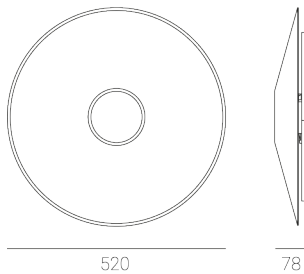

STELLAR W

CODE: 5.2103.03M1.1770.BD

LED | 4000 K | >90 | SDCM ≤3 | 50.000 h
L80 B10 | IP20 | ON/OFF | 220-240V
50-60Hz |  | 

TECHNICAL DATA

Power: 29 W CC HO (High output)
Flux: 975 lm
CCT: 4000 K
CRI: >90
SDCM: ≤3
Durability of LED sources: 50.000 h, L80 B10
Diffuser / Optic: not applicable

Mounting type: Wall, direct/indirect (WDI)
Power supply: 220-240V, 50-60Hz
Control: ON/OFF
Protection Class: I
IP: IP20
Material: Steel housing
Finishing: powder coated: black dust, sandy

TECHNICAL DRAWING

Dimensions: 520 mm

PHOTOMETRIC DATA

ACCESSORIES (ORDERED SEPARATELY)

OTHER