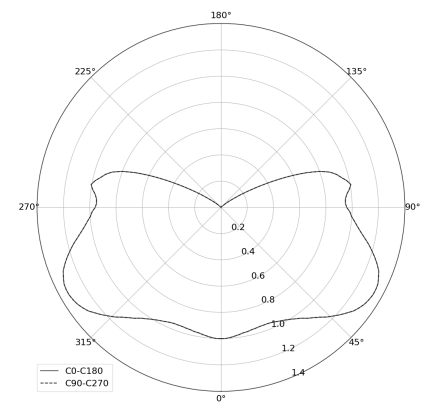

STELLAR W

CODE: 5.2103.03M1.1770.VD

LED | 4000 K | >90 | SDCM ≤3 | 50.000 h L80 B10 | IP20 | ON/OFF | 220-240V 50-60Hz |  | 

TECHNICAL DATA

Power: 29 W CC HO (High output)
Flux: 975 lm
CCT: 4000 K
CRI: >90
SDCM: ≤3
Durability of LED sources: 50.000 h, L80 B10
Diffuser / Optic: not applicable

Mounting type: Wall, direct/indirect (WDI)
Power supply: 220-240V, 50-60Hz
Control: ON/OFF
Protection Class: I
IP: IP20
Material: Steel housing
Finishing: powder coated: volcano, sandy

TECHNICAL DRAWING

Dimensions: 520 mm

PHOTOMETRIC DATA

ACCESSORIES (ORDERED SEPARATELY)

OTHER