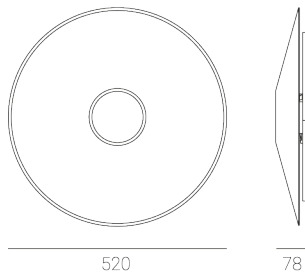

STELLAR W

CODE: 5.2103.03M1.1770.VM

LED | 4000 K | >90 | SDCM ≤3 | 50.000 h L80 B10 | IP20 | ON/OFF | 220-240V 50-60Hz |  | 

TECHNICAL DATA

Power: 29 W CC HO (High output)
Flux: 975 lm
CCT: 4000 K
CRI: >90
SDCM: ≤3
Durability of LED sources: 50.000 h, L80 B10
Diffuser / Optic: not applicable

Mounting type: Wall, direct/indirect (WDI)
Power supply: 220-240V, 50-60Hz
Control: ON/OFF
Protection Class: I
IP: IP20
Material: Steel housing
Finishing: powder coated: volcano, marrone

TECHNICAL DRAWING

Dimensions: 520 mm

PHOTOMETRIC DATA

ACCESSORIES (ORDERED SEPARATELY)

OTHER