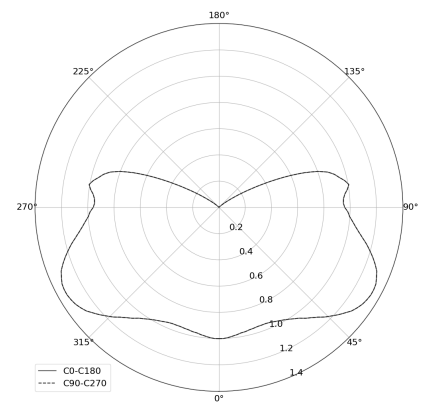

PHOTOMETRIC DATA

ACCESSORIES (ORDERED SEPARATELY)

OTHER