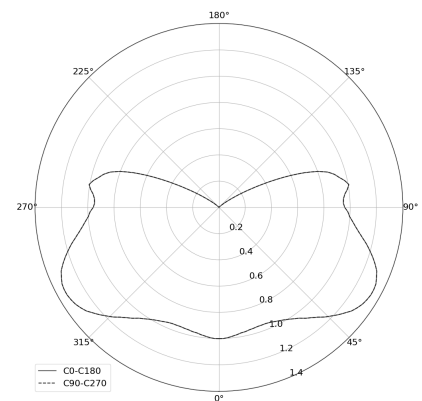

PHOTOMETRIC DATA

ACCESSORIES (ORDERED SEPARATELY)

OTHER