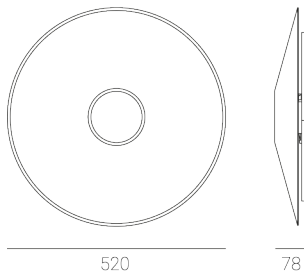

STELLAR W

CODE: 5.2103.03M1.2770.VJ

LED | 4000 K | >90 | SDCM ≤3 | 50.000 h
L80 B10 | IP20 | DALI | 220-240V
50-60Hz |  | 

TECHNICAL DATA

Power: 29 W CC HO (High output)
Flux: 975 lm
CCT: 4000 K
CRI: >90
SDCM: ≤3
Durability of LED sources: 50.000 h, L80 B10
Diffuser / Optic: not applicable

Mounting type: Wall, direct/indirect (WDI)
Power supply: 220-240V, 50-60Hz
Control: DALI
Protection Class: I
IP: IP20
Material: Steel housing
Finishing: powder coated: volcano, ash

TECHNICAL DRAWING

Dimensions: 520 mm