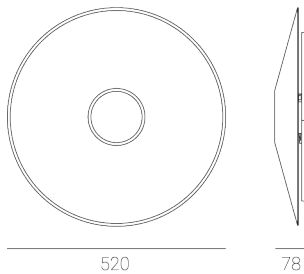

STELLAR W

CODE: 5.2103.03M1.2770.VJ

LED | 4000 K | >90 | SDCM ≤3 | 50.000 h L80 B10 | IP20 | DALI | 220-240V 50-60Hz |  | 

TECHNICAL DATA

Power: 29 W CC HO (High output)
Flux: 975 lm
CCT: 4000 K
CRI: >90
SDCM: ≤3
Durability of LED sources: 50.000 h, L80 B10
Diffuser / Optic: not applicable

Mounting type: Wall, direct/indirect (WDI)
Power supply: 220-240V, 50-60Hz
Control: DALI
Protection Class: I
IP: IP20
Material: Steel housing
Finishing: powder coated: volcano, ash

TECHNICAL DRAWING

Dimensions: 520 mm