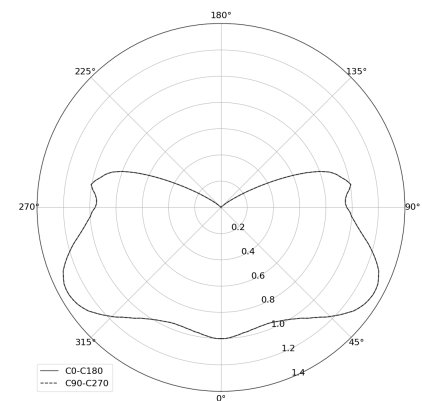

STELLAR W

CODE: 5.2103.03M1.C770.4S

LED | 4000 K | >90 | SDCM ≤3 | 50.000 h L80 B10 | IP20 | Casambi | 220-240V 50-60Hz |  | 

TECHNICAL DATA

Power: 29 W CC HO (High output)
Flux: 975 lm
CCT: 4000 K
CRI: >90
SDCM: ≤3
Durability of LED sources: 50.000 h, L80 B10
Diffuser / Optic: not applicable

Mounting type: Wall, direct/indirect (WDI)
Power supply: 220-240V, 50-60Hz
Control: Casambi
Protection Class: I
IP: IP20
Material: Steel housing
Finishing: powder coated: white (RAL9016), saphire (RAL5003)

TECHNICAL DRAWING

Dimensions: 520 mm

PHOTOMETRIC DATA

ACCESSORIES (ORDERED SEPARATELY)

OTHER