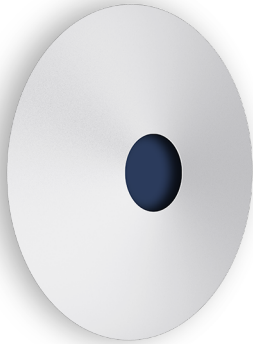

STELLAR W

CODE: 5.2103.03M1.C770.4S

LED | 4000 K | >90 | SDCM ≤3 | 50.000 h L80 B10 | IP20 | Casambi | 220-240V 50-60Hz |  | 

TECHNICAL DATA

Power: 29 W CC HO (High output)
Flux: 975 lm
CCT: 4000 K
CRI: >90
SDCM: ≤3
Durability of LED sources: 50.000 h, L80 B10
Diffuser / Optic: not applicable

Mounting type: Wall, direct/indirect (WDI)
Power supply: 220-240V, 50-60Hz
Control: Casambi
Protection Class: I
IP: IP20
Material: Steel housing
Finishing: powder coated: white (RAL9016), saphire (RAL5003)