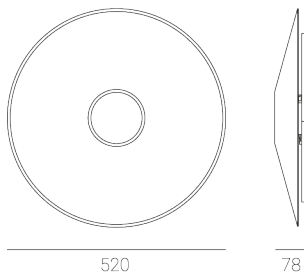

STELLAR W

CODE: 5.2103.03M1.C770.4S

LED | 4000 K | >90 | SDCM ≤3 | 50.000 h L80 B10 | IP20 | Casambi | 220-240V 50-60Hz |  | 

TECHNICAL DATA

Power: 29 W CC HO (High output)
Flux: 975 lm
CCT: 4000 K
CRI: >90
SDCM: ≤3
Durability of LED sources: 50.000 h, L80 B10
Diffuser / Optic: not applicable

Mounting type: Wall, direct/indirect (WDI)
Power supply: 220-240V, 50-60Hz
Control: Casambi
Protection Class: I
IP: IP20
Material: Steel housing
Finishing: powder coated: white (RAL9016), saphire (RAL5003)

TECHNICAL DRAWING

Dimensions: 520 mm

PHOTOMETRIC DATA

ACCESSORIES (ORDERED SEPARATELY)

OTHER