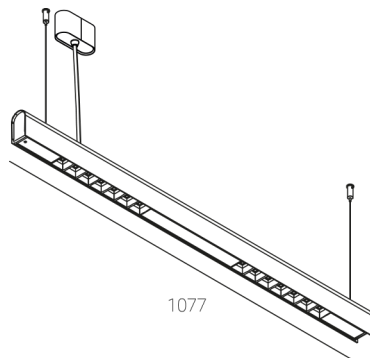

KAMERTON S Louver

CODE: 5.3201.02D1.WA3W.M0

LED | 2700-3000K | >90 | SDCM ≤3 | 50.000 h L80 B10 | IP20 | Dim to warm | 220-240V 50-60Hz |  |  |

TECHNICAL DATA

Power: **18,8 W CV HO (High output)**
Flux: **1704 lm**
CCT: **2700-3000K**
CRI: **>90**
SDCM: **≤3**
Durability of LED sources: **50.000 h, L80 B10**
Diffuser / Optic: **Wide beam (UGR<19)**

Mounting type: **Suspended, direct (SD)**
Power supply: **220-240V, 50-60Hz**
Control: **Dim to warm**
Protection Class: **I**
IP: **IP20**
Material: **Extruded aluminium profile**
Finishing: **powder coated: marrone**

TECHNICAL DRAWING

Dimensions: **1077x44 mm**

PHOTOMETRIC DATA

ACCESSORIES (ORDERED SEPARATELY)

OTHER