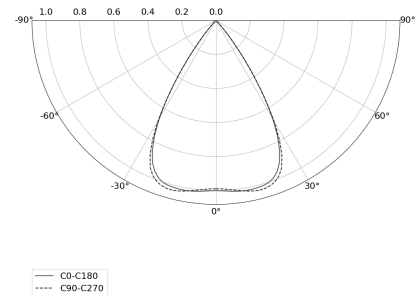

KAMERTON S Louver

CODE: 5.3201.02D1.167W.W0

LED | 3000 K | >90 | SDCM ≤3 | 50.000 h
L80 B10 | IP20 | ON/OFF | 220-240V
50-60Hz |  | 

TECHNICAL DATA

Power: **18,8 W CC HO (High output)**
Flux: **2384 lm**
CCT: **3000 K**
CRI: **>90**
SDCM: **≤3**
Durability of LED sources: **50.000 h, L80 B10**
Diffuser / Optic: **Wide beam (UGR<19)**

TECHNICAL DRAWING

Dimensions: **1077x44 mm**

PHOTOMETRIC DATA

ACCESSORIES (ORDERED SEPARATELY)

OTHER