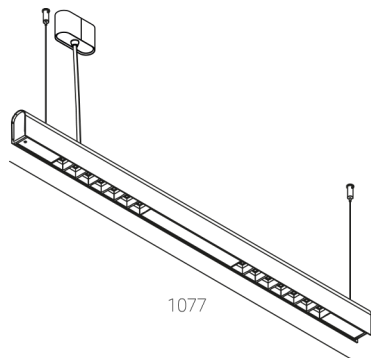

KAMERTON S Louver

CODE: 5.3201.02D1.167W.W0

LED | 3000 K | >90 | SDCM ≤3 | 50.000 h
L80 B10 | IP20 | ON/OFF | 220-240V
50-60Hz |  | 

TECHNICAL DATA

Power: **18,8 W CC HO (High output)**
Flux: **2384 lm**
CCT: **3000 K**
CRI: **>90**
SDCM: **≤3**
Durability of LED sources: **50.000 h, L80 B10**
Diffuser / Optic: **Wide beam (UGR<19)**

Mounting type: **Suspended, direct (SD)**
Power supply: **220-240V, 50-60Hz**
Control: **ON/OFF**
Protection Class: **I**
IP: **IP20**
Material: **Extruded aluminium profile**
Finishing: **powder coated: wine (RAL3005)**

TECHNICAL DRAWING

Dimensions: **1077x44 mm**

PHOTOMETRIC DATA

ACCESSORIES (ORDERED SEPARATELY)

OTHER