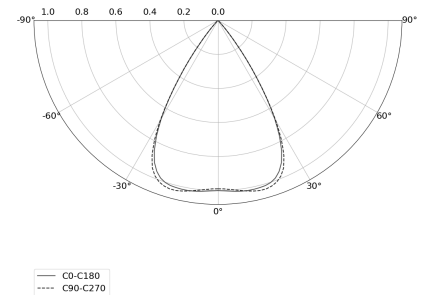

KAMERTON S Louver

CODE: 5.3201.02D1.167W.B0

LED | 3000 K | >90 | SDCM ≤3 | 50,000 h L80 B10 | IP20 | ON/OFF | 220-240V 50-60Hz |  |  |

TECHNICAL DATA

Power: **18,8 W CC HO (High output)**
Flux: **2384 lm**
CCT: **3000 K**
CRI: **>90**
SDCM: **≤3**
Durability of LED sources: **50.000 h, L80 B10**
Diffuser / Optic: **Wide beam (UGR<19)**

TECHNICAL DRAWING

Dimensions: **1077x44 mm**

PHOTOMETRIC DATA

ACCESSORIES (ORDERED SEPARATELY)

OTHER