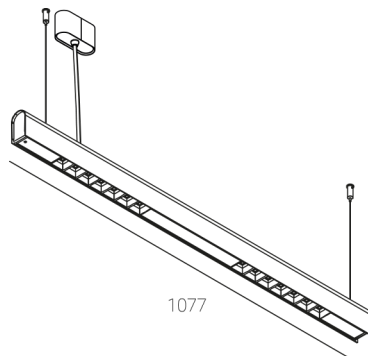

KAMERTON S Louver

CODE: 5.3201.02D1.C77W.F0

LED | 4000 K | >90 | SDCM ≤3 | 50.000 h L80 B10 | IP20 | Casambi | 220-240V 50-60Hz |  | 

TECHNICAL DATA

Power: **18,8 W CC HO (High output)**
Flux: **2550 lm**
CCT: **4000 K**
CRI: **>90**
SDCM: **≤3**
Durability of LED sources: **50.000 h, L80 B10**
Diffuser / Optic: **Wide beam (UGR<19)**

Mounting type: **Suspended, direct (SD)**
Power supply: **220-240V, 50-60Hz**
Control: **Casambi**
Protection Class: **I**
IP: **IP20**
Material: **Extruded aluminium profile**
Finishing: **powder coated: forrest (RAL6005)**

TECHNICAL DRAWING

Dimensions: **1077x44 mm**

PHOTOMETRIC DATA

ACCESSORIES (ORDERED SEPARATELY)

OTHER