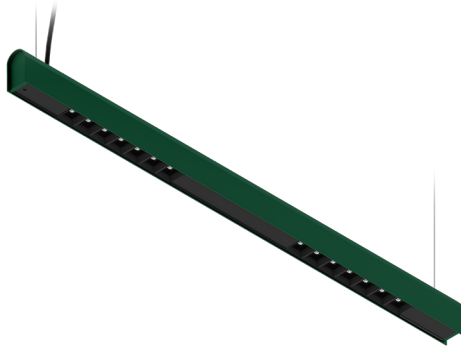

KAMERTON S Louver

CODE: 5.3201.02D1.C77W.F0

LED | 4000 K | >90 | SDCM ≤3 | 50.000 h L80 B10 | IP20 | Casambi | 220-240V 50-60Hz |  | 

TECHNICAL DATA

Power: **18,8 W CC HO (High output)**
Flux: **2550 lm**
CCT: **4000 K**
CRI: **>90**
SDCM: **≤3**
Durability of LED sources: **50.000 h, L80 B10**
Diffuser / Optic: **Wide beam (UGR<19)**

Mounting type: **Suspended, direct (SD)**
Power supply: **220-240V, 50-60Hz**
Control: **Casambi**
Protection Class: **I**
IP: **IP20**
Material: **Extruded aluminium profile**
Finishing: **powder coated: forrest (RAL6005)**

TECHNICAL DRAWING

Dimensions: **1077x44 mm**

PHOTOMETRIC DATA

ACCESSORIES (ORDERED SEPARATELY)

OTHER