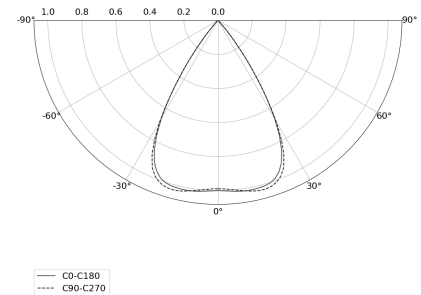

KAMERTON S Louver

CODE: 5.3201.02D1.C77W.B0

LED | 4000 K | >90 | SDCM ≤3 | 50.000 h
L80 B10 | IP20 | Casambi | 220-240V
50-60Hz |  | 

TECHNICAL DATA

Power: **18,8 W CC HO (High output)**
Flux: **2550 lm**
CCT: **4000 K**
CRI: **>90**
SDCM: **≤3**
Durability of LED sources: **50.000 h, L80 B10**
Diffuser / Optic: **Wide beam (UGR<19)**

TECHNICAL DRAWING

Dimensions: **1077x44 mm**

PHOTOMETRIC DATA

ACCESSORIES (ORDERED SEPARATELY)

OTHER