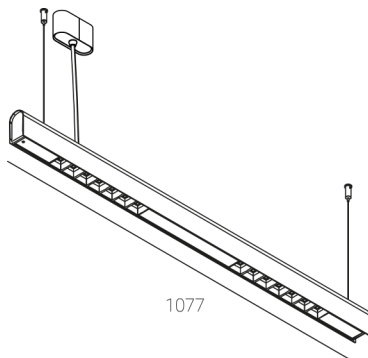

KAMERTON S Louver

CODE: 5.3201.02D1.C77W.B0

LED | 4000 K | >90 | SDCM ≤3 | 50.000 h
L80 B10 | IP20 | Casambi | 220-240V
50-60Hz |  | 

TECHNICAL DATA

Power: **18,8 W CC HO (High output)**
Flux: **2550 lm**
CCT: **4000 K**
CRI: **>90**
SDCM: **≤3**
Durability of LED sources: **50.000 h, L80 B10**
Diffuser / Optic: **Wide beam (UGR<19)**

Mounting type: **Suspended, direct (SD)**
Power supply: **220-240V, 50-60Hz**
Control: **Casambi**
Protection Class: **I**
IP: **IP20**
Material: **Extruded aluminium profile**
Finishing: **powder coated: black dust**

TECHNICAL DRAWING

Dimensions: **1077x44 mm**

PHOTOMETRIC DATA

ACCESSORIES (ORDERED SEPARATELY)

OTHER