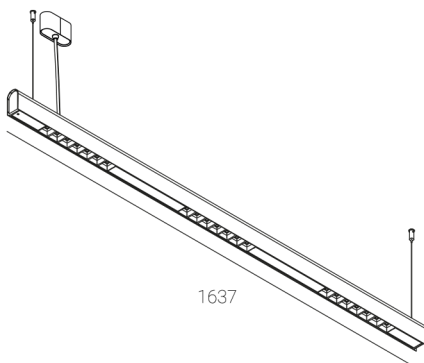

## KAMERTON S Louver

CODE: 5.3201.03D1.WA3W.W0

LED | 2700-3000K | >90 | SDCM ≤3 | 50.000 h L80 B10 | IP20 | Dim to warm | 220-240V 50-60Hz |  |  |

### TECHNICAL DATA

Power: 28,2 W CV HO (High output)  
Flux: 2556 lm  
CCT: 2700-3000K  
CRI: >90  
SDCM: ≤3  
Durability of LED sources: 50.000 h, L80 B10  
Diffuser / Optic: Wide beam (UGR<19)

Mounting type: Suspended, direct (SD)  
Power supply: 220-240V, 50-60Hz  
Control: Dim to warm  
Protection Class: I  
IP: IP20  
Material: Extruded aluminium profile  
Finishing: powder coated: wine (RAL3005)

### TECHNICAL DRAWING

Dimensions: 1637x44 mm