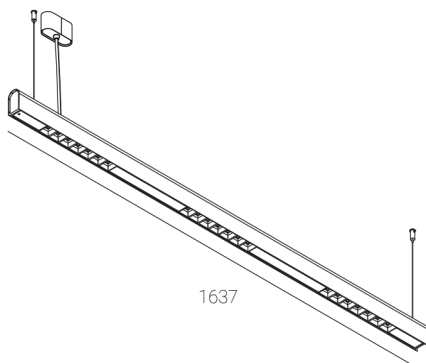

KAMERTON S Louver

CODE: 5.3201.03D1.WA3W.A0

LED | 2700-3000K | >90 | SDCM ≤3 | 50.000 h L80 B10 | IP20 | Dim to warm | 220-240V 50-60Hz |  |  |

TECHNICAL DATA

Power: 28,2 W CV HO (High output)
Flux: 2556 lm
CCT: 2700-3000K
CRI: >90
SDCM: ≤3
Durability of LED sources: 50.000 h, L80 B10
Diffuser / Optic: Wide beam (UGR<19)

Mounting type: Suspended, direct (SD)
Power supply: 220-240V, 50-60Hz
Control: Dim to warm
Protection Class: I
IP: IP20
Material: Extruded aluminium profile
Finishing: powder coated: sage

TECHNICAL DRAWING

Dimensions: 1637x44 mm

PHOTOMETRIC DATA

ACCESSORIES (ORDERED SEPARATELY)

OTHER