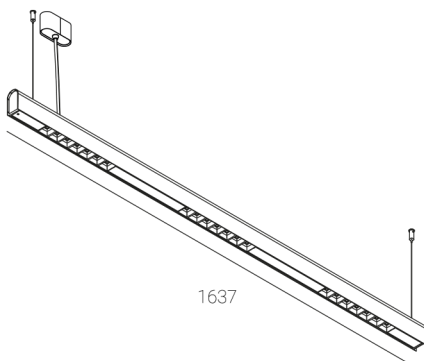

## KAMERTON S Louver

CODE: 5.3201.03D1.WA3W.CO

LED | 2700-3000K | >90 | SDCM ≤3 | 50.000 h  
L80 B10 | IP20 | Dim to warm | 220-240V  
50-60Hz |  |  |

### TECHNICAL DATA

Power: 28,2 W CV HO (High output)  
Flux: 2556 lm  
CCT: 2700-3000K  
CRI: >90  
SDCM: ≤3  
Durability of LED sources: 50.000 h, L80 B10  
Diffuser / Optic: Wide beam (UGR<19)

Mounting type: Suspended, direct (SD)  
Power supply: 220-240V, 50-60Hz  
Control: Dim to warm  
Protection Class: I  
IP: IP20  
Material: Extruded aluminium profile  
Finishing: powder coated: cloudy

### TECHNICAL DRAWING

Dimensions: 1637x44 mm