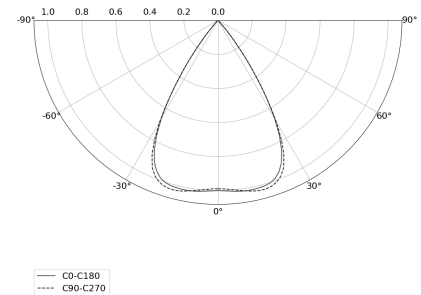

### TECHNICAL DATA

Power: 28,2 W CV HO (High output)  
Flux: 2556 lm  
CCT: 2700-3000K  
CRI: >90  
SDCM: ≤3  
Durability of LED sources: 50.000 h, L80 B10  
Diffuser / Optic: Wide beam (UGR<19)

Mounting type: Suspended, direct (SD)  
Power supply: 220-240V, 50-60Hz  
Control: Dim to warm  
Protection Class: I  
IP: IP20  
Material: Extruded aluminium profile  
Finishing: powder coated: volcano

### TECHNICAL DRAWING

Dimensions: 1637x44 mm

### PHOTOMETRIC DATA