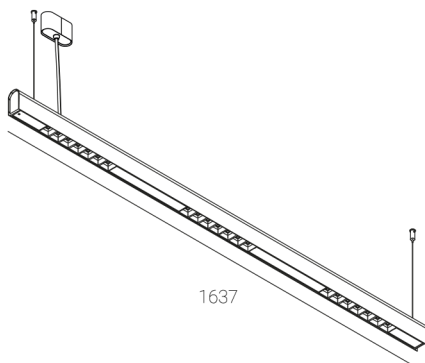

## KAMERTON S Louver

CODE: 5.3201.03D1.WA3W.V0

LED | 2700-3000K | >90 | SDCM ≤3 | 50.000 h  
L80 B10 | IP20 | Dim to warm | 220-240V  
50-60Hz |  |  |

### TECHNICAL DATA

Power: 28,2 W CV HO (High output)  
Flux: 2556 lm  
CCT: 2700-3000K  
CRI: >90  
SDCM: ≤3  
Durability of LED sources: 50.000 h, L80 B10  
Diffuser / Optic: Wide beam (UGR<19)

Mounting type: Suspended, direct (SD)  
Power supply: 220-240V, 50-60Hz  
Control: Dim to warm  
Protection Class: I  
IP: IP20  
Material: Extruded aluminium profile  
Finishing: powder coated: volcano

### TECHNICAL DRAWING

Dimensions: 1637x44 mm