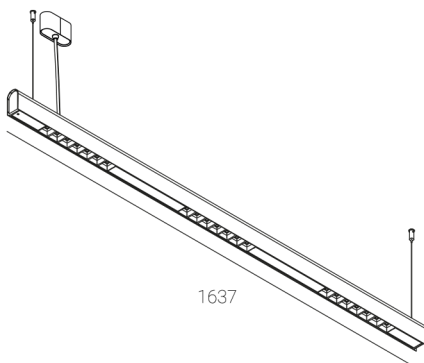

## KAMERTON S Louver

CODE: 5.3201.03D1.WA3W.V0

LED | 2700-3000K | >90 | SDCM ≤3 | 50.000 h  
L80 B10 | IP20 | Dim to warm | 220-240V  
50-60Hz |  |  |

### TECHNICAL DATA

Power: 28,2 W CV HO (High output)  
Flux: 2556 lm  
CCT: 2700-3000K  
CRI: >90  
SDCM: ≤3  
Durability of LED sources: 50.000 h, L80 B10  
Diffuser / Optic: Wide beam (UGR<19)

Mounting type: Suspended, direct (SD)  
Power supply: 220-240V, 50-60Hz  
Control: Dim to warm  
Protection Class: I  
IP: IP20  
Material: Extruded aluminium profile  
Finishing: powder coated: volcano

### TECHNICAL DRAWING

Dimensions: 1637x44 mm