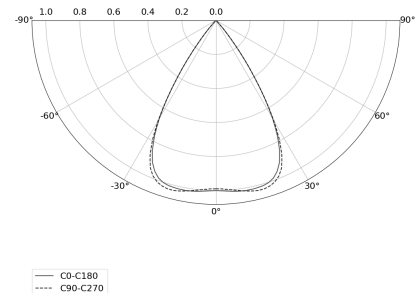

KAMERTON S Louver

CODE: 5.3201.03D1.WA3W.V0

LED | 2700-3000K | >90 | SDCM ≤3 | 50.000 h
L80 B10 | IP20 | Dim to warm | 220-240V
50-60Hz |  |  |

TECHNICAL DATA

Power: 28,2 W CV HO (High output)
Flux: 2556 lm
CCT: 2700-3000K
CRI: >90
SDCM: ≤3
Durability of LED sources: 50.000 h, L80 B10
Diffuser / Optic: Wide beam (UGR<19)

Mounting type: Suspended, direct (SD)
Power supply: 220-240V, 50-60Hz
Control: Dim to warm
Protection Class: I
IP: IP20
Material: Extruded aluminium profile
Finishing: powder coated: volcano

TECHNICAL DRAWING

Dimensions: 1637x44 mm

PHOTOMETRIC DATA

ACCESSORIES (ORDERED SEPARATELY)

OTHER