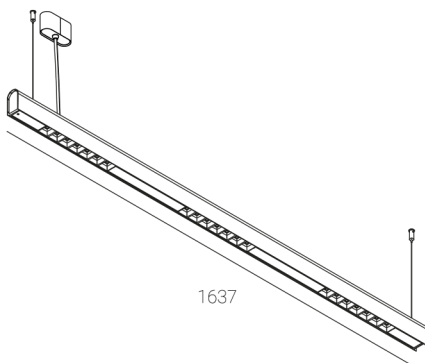

KAMERTON S Louver

CODE: 5.3201.03D1.WA3W.V0

LED | 2700-3000K | >90 | SDCM ≤3 | 50.000 h
L80 B10 | IP20 | Dim to warm | 220-240V
50-60Hz |  |  |

TECHNICAL DATA

Power: 28,2 W CV HO (High output)
Flux: 2556 lm
CCT: 2700-3000K
CRI: >90
SDCM: ≤3
Durability of LED sources: 50.000 h, L80 B10
Diffuser / Optic: Wide beam (UGR<19)

Mounting type: Suspended, direct (SD)
Power supply: 220-240V, 50-60Hz
Control: Dim to warm
Protection Class: I
IP: IP20
Material: Extruded aluminium profile
Finishing: powder coated: volcano

TECHNICAL DRAWING

Dimensions: 1637x44 mm

PHOTOMETRIC DATA

ACCESSORIES (ORDERED SEPARATELY)

OTHER