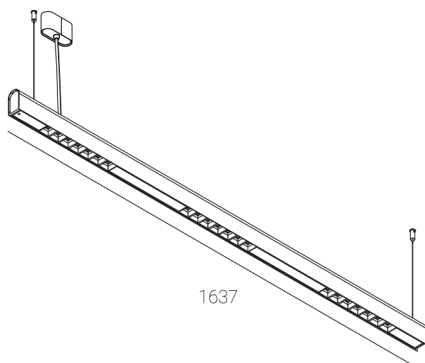

KAMERTON S Louver

CODE: 5.3201.03D1.WA3W.M0

LED | 2700-3000K | >90 | SDCM ≤3 | 50.000 h
L80 B10 | IP20 | Dim to warm | 220-240V
50-60Hz |  |  |

TECHNICAL DATA

Power: 28,2 W CV HO (High output)
Flux: 2556 lm
CCT: 2700-3000K
CRI: >90
SDCM: ≤3
Durability of LED sources: 50.000 h, L80 B10
Diffuser / Optic: Wide beam (UGR<19)

Mounting type: Suspended, direct (SD)
Power supply: 220-240V, 50-60Hz
Control: Dim to warm
Protection Class: I
IP: IP20
Material: Extruded aluminium profile
Finishing: powder coated: marrone

TECHNICAL DRAWING

Dimensions: 1637x44 mm

PHOTOMETRIC DATA

ACCESSORIES (ORDERED SEPARATELY)

OTHER