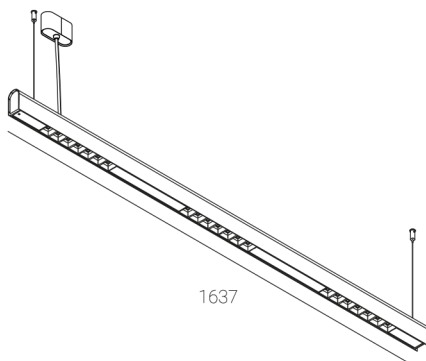

KAMERTON S Louver

CODE: 5.3201.03D1.167W.40

LED | 3000 K | >90 | SDCM ≤3 | 50,000 h L80 B10 | IP20 | ON/OFF | 220-240V 50-60Hz |  | 

TECHNICAL DATA

Power: 28,2 W CC HO (High output)
Flux: 3576 lm
CCT: 3000 K
CRI: >90
SDCM: ≤3
Durability of LED sources: 50.000 h, L80 B10
Diffuser / Optic: Wide beam (UGR<19)

Mounting type: Suspended, direct (SD)
Power supply: 220-240V, 50-60Hz
Control: ON/OFF
Protection Class: I
IP: IP20
Material: Extruded aluminium profile
Finishing: powder coated: white (RAL9016)

TECHNICAL DRAWING

Dimensions: 1637x44 mm

PHOTOMETRIC DATA

ACCESSORIES (ORDERED SEPARATELY)

OTHER