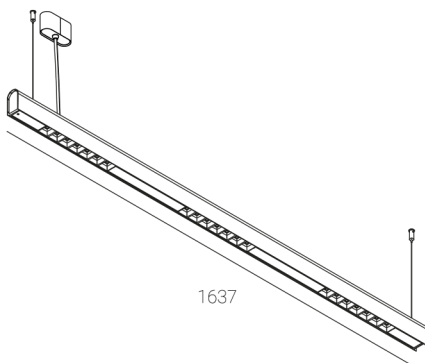

KAMERTON S Louver

CODE: 5.3201.03D1.167W.H0

LED | 3000 K | >90 | SDCM ≤3 | 50.000 h L80 B10 | IP20 | ON/OFF | 220-240V 50-60Hz |  |  |

TECHNICAL DATA

Power: 28,2 W CC HO (High output)
Flux: 3576 lm
CCT: 3000 K
CRI: >90
SDCM: ≤3
Durability of LED sources: 50.000 h, L80 B10
Diffuser / Optic: Wide beam (UGR<19)

Mounting type: Suspended, direct (SD)
Power supply: 220-240V, 50-60Hz
Control: ON/OFF
Protection Class: I
IP: IP20
Material: Extruded aluminium profile
Finishing: powder coated: graphite (RAL7024)

TECHNICAL DRAWING

Dimensions: 1637x44 mm

PHOTOMETRIC DATA

ACCESSORIES (ORDERED SEPARATELY)

OTHER