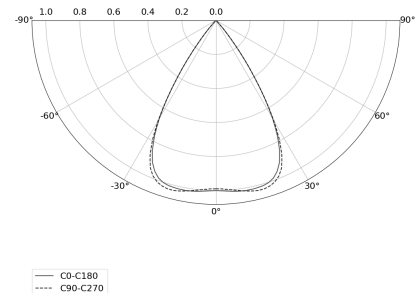

KAMERTON S Louver

CODE: 5.3201.03D1.167W.H0

LED | 3000 K | >90 | SDCM ≤3 | 50.000 h L80 B10 | IP20 | ON/OFF | 220-240V 50-60Hz |  |  |

TECHNICAL DATA

Power: 28,2 W CC HO (High output)
Flux: 3576 lm
CCT: 3000 K
CRI: >90
SDCM: ≤3
Durability of LED sources: 50.000 h, L80 B10
Diffuser / Optic: Wide beam (UGR<19)

Dimensions: 1637x44 mm

PHOTOMETRIC DATA

ACCESSORIES (ORDERED SEPARATELY)

OTHER